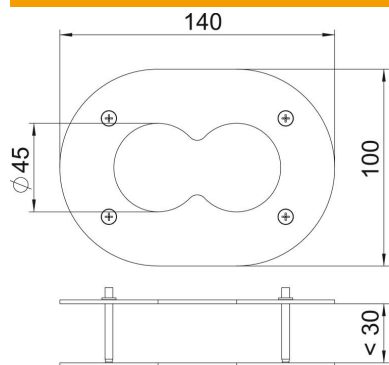

Technical data sheet

Ceiling panel ISSDM45F

Item number: 6290382

Ceiling rosette for tidy closure of the penetration of the flexible hoses in the ceiling.

St Steel

Master data

Item number	6290382
Type	DAB-2F
Description 1	Ceiling panel
Description 2	for 2 hoses
Manufacturer	OBO
Dimension	140x100x40
Colour	Pure white; RAL 9010
Material	Steel
Smallest sales unit	1
Unit of quantity	Piece
Weight	27.1 kg
Weight unit	kg/100 pc.

Technical data sheet

Ceiling panel ISSDM45F

Item number: 6290382

Dimensions

Length	140 mm
Width	100 mm
Height	40 mm

Technical data

Type of accessory	Rosette
Halogen-free	yes