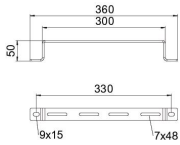

### Master data

Item number	6015633
Type	DBL 50 300 A4
Description 1	Stand-off bracket
Manufacturer	OBO
Dimension	B300mm
Colour	stainless steel
Material	Stainless steel
Surface	Bright, treated
Surface standard	
Smallest sales unit	10
Unit of quantity	Piece
Weight	36.9 kg
Weight unit	kg/100 pc.
CO2 Footprint (GWP) Cradle-to-Gate	2,9046 kg CO2e / 1 Piece

### Dimensions

Width	300 mm
Height	50 mm
Dimension A	360 mm
Dimension B	300 mm
Dimension H	50 mm