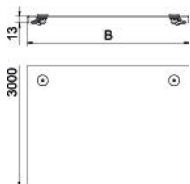

Technical data sheet

Cover with turn buckle A4

Item number: 6052980

Cover for cable trays and cable ladders with three pairs of turn buckles.
When using covers outdoors, additional measures against the influence of wind must be taken.

A4 Stainless steel

2B Bright, treated

Master data

Item number	6052980
Type	DRL 100 A4
Description 1	Cover with turn buckle
Description 2	for cable tray and ladder
Manufacturer	OBO
Dimension	100x3000
Material	Stainless steel
Surface	Bright, treated
Surface standard	
Smallest sales unit	3
Unit of quantity	Metre
Weight	105.07 kg
Weight unit	kg/100 m

Technical data sheet

Cover with turn buckle A4

Item number: 6052980

Dimensions

Length	3,000 mm
Width	100 mm
Height	13 mm
Plate thickness	1 mm
Dimension B	100 mm

Technical data

Fastening type	Sash lock
Maintain electrical functions	no
Suitable for mesh cable tray	no
Suitable for cable ladder	yes
Suitable for cable tray	yes
Rustproof steel, pickled	no