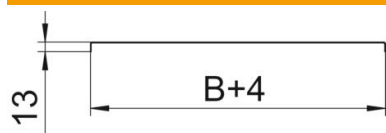

A4 Stainless steel

2B Bright, treated

Master data

Item number	6052980
Type	DRL 100 A4
Description 1	Cover with turn buckle
Description 2	for cable tray and ladder
Manufacturer	OBO
Dimension	100x3000
Material	Stainless steel
Surface	Bright, treated
Surface standard	
Smallest sales unit	3
Unit of quantity	Metre
Weight	105.07 kg
Weight unit	kg/100 m

Technical data sheet

Cover with turn buckle A4

Item number: 6052980

Dimensions

Length	3,000 mm
Width	100 mm
Height	13 mm
Plate thickness	1 mm
Dimension B	100 mm

Technical data

Fastening type	Sash lock
Maintain electrical functions	no
Suitable for mesh cable tray	no
Suitable for cable ladder	yes
Suitable for cable tray	yes
Rustproof steel, pickled	no