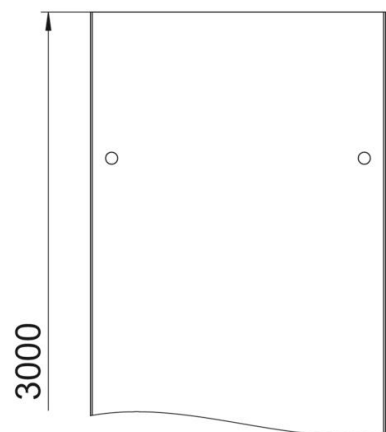

Technical data sheet

Cover with turn buckle A4

Item number: 6052980

Cover for cable trays and cable ladders with three pairs of turn buckles.
When using covers outdoors, additional measures against the influence of wind must be taken.

A4 Stainless steel

2B Bright, treated

Master data

Item number	6052980
Type	DRL 100 A4
Description 1	Cover with turn buckle
Description 2	for cable tray and ladder
Manufacturer	OBO
Dimension	100x3000
Material	Stainless steel
Surface	Bright, treated
Surface standard	
Smallest sales unit	3
Unit of quantity	Metre
Weight	105.07 kg
Weight unit	kg/100 m

Technical data sheet

Cover with turn buckle A4

Item number: 6052980

Dimensions

Length	3,000 mm
Width	100 mm
Height	13 mm
Plate thickness	1 mm
Dimension B	100 mm

Technical data

Fastening type	Sash lock
Maintain electrical functions	no
Suitable for mesh cable tray	no
Suitable for cable ladder	yes
Suitable for cable tray	yes
Rustproof steel, pickled	no