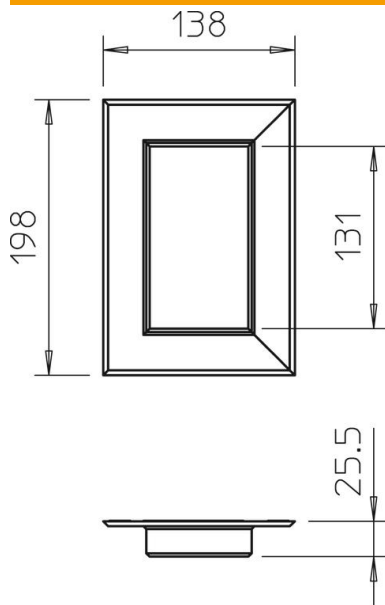

Technical data sheet

Aluminium wall cover, closed, 70130

Item number: 6278850

Wall cover, closed, to close wall penetrations during panel mounting. In the respective dimensions, it is also suitable as a ceiling cover for ISS service poles.

Alu Aluminium

Master data

Item number	6278850
Type	G-AWAG70130RW
Description 1	Wall cover
Description 2	closed version
Manufacturer	OBO
Dimension	138x198x25
Colour	Pure white; RAL 9010
Material	Aluminium
Smallest sales unit	1
Unit of quantity	Piece
Weight	17.3 kg
Weight unit	kg/100 pc.

Technical data sheet

Aluminium wall cover, closed, 70130

Item number: 6278850

Dimensions

Length	25 mm
Width	198 mm
Height	138 mm

Technical data

Version for	Universal
Halogen-free	yes
Trunking depth	70 mm
Mounting type of the trunking	Wall