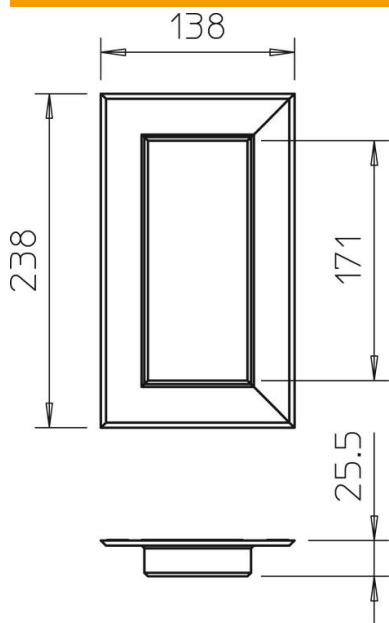

Technical data sheet

Aluminium wall cover, closed, 70170

Item number: 6278860

Wall cover, closed, to close wall penetrations during panel mounting. In the respective dimensions, it is also suitable as a ceiling cover for ISS service poles.

Alu Aluminium

Master data

Item number	6278860
Type	G-AWAG70170RW
Description 1	Wall cover
Description 2	closed version
Manufacturer	OBO
Dimension	138x238x25
Colour	Pure white; RAL 9010
Material	Aluminium
Smallest sales unit	1
Unit of quantity	Piece
Weight	20 kg
Weight unit	kg/100 pc.

Technical data sheet

Aluminium wall cover, closed, 70170

Item number: 6278860

Dimensions

Length	25 mm
Width	238 mm
Height	138 mm

Technical data

Version for	Universal
Halogen-free	yes
Trunking depth	70 mm
Mounting type of the trunking	Wall