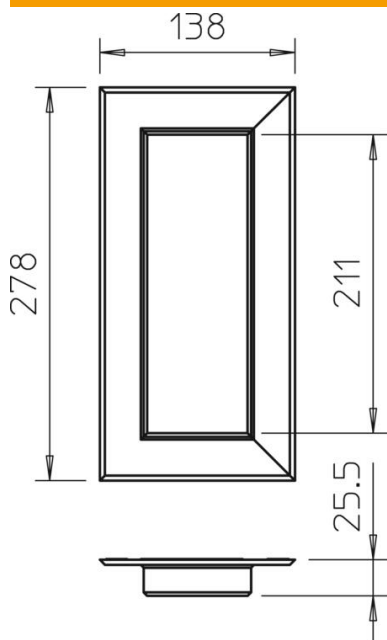

Technical data sheet

Aluminium wall cover, closed, 70210

Item number: 6278870

Wall cover, closed, to close wall penetrations during panel mounting. In the respective dimensions, it is also suitable as a ceiling cover for ISS service poles.

Alu Aluminium

Master data

Item number	6278870
Type	G-AWAG70210RW
Description 1	Wall cover
Description 2	closed version
Manufacturer	OBO
Dimension	138x278x25
Colour	Pure white; RAL 9010
Material	Aluminium
Smallest sales unit	1
Unit of quantity	Piece
Weight	22.6 kg
Weight unit	kg/100 pc.

Technical data sheet

Aluminium wall cover, closed, 70210

Item number: 6278870

Dimensions

Length	25 mm
Width	278 mm
Height	138 mm

Technical data

Version for	Universal
Halogen-free	yes
Trunking depth	70 mm
Mounting type of the trunking	Wall