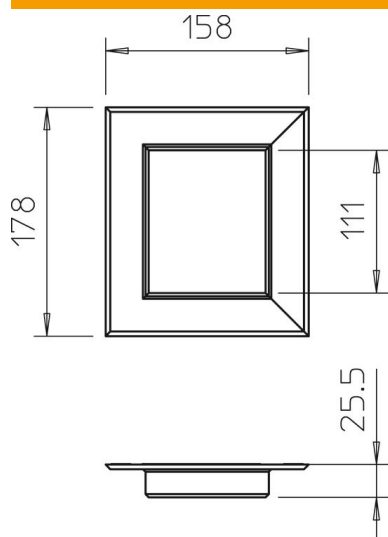

Technical data sheet

Aluminium wall cover, closed, 90110

Item number: 6279020

Wall cover, closed, to close wall penetrations during panel mounting. In the respective dimensions, it is also suitable as a ceiling cover for ISS service poles.

Alu Aluminium

Master data

Item number	6279020
Type	G-AWAG90110RW
Description 1	Wall cover
Description 2	closed
Manufacturer	OBO
Dimension	158x178x25
Colour	Pure white; RAL 9010
Material	Aluminium
Smallest sales unit	1
Unit of quantity	Piece
Weight	17.4 kg
Weight unit	kg/100 pc.

Technical data sheet

Aluminium wall cover, closed, 90110

Item number: 6279020

Dimensions

Length	25 mm
Width	178 mm
Height	158 mm

Technical data

Version for	Universal
Halogen-free	yes
Trunking depth	90 mm
Mounting type of the trunking	Wall