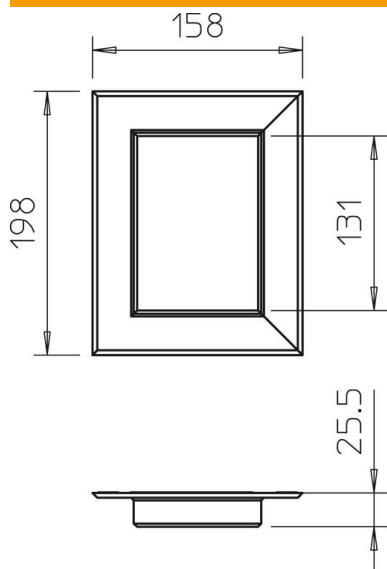

Technical data sheet

Aluminium wall cover, closed, 90130

Item number: 6279030

Wall cover, closed, to close wall penetrations during panel mounting. In the respective dimensions, it is also suitable as a ceiling cover for ISS service poles.

Alu Aluminium

Master data

Item number	6279030
Type	G-AWAG90130RW
Description 1	Wall cover
Description 2	closed
Manufacturer	OBO
Dimension	158x198x25
Colour	Pure white; RAL 9010
Material	Aluminium
Smallest sales unit	1
Unit of quantity	Piece
Weight	18.7 kg
Weight unit	kg/100 pc.

Technical data sheet

Aluminium wall cover, closed, 90130

Item number: 6279030

Dimensions

Length	25 mm
Width	198 mm
Height	158 mm

Technical data

Version for	Universal
Halogen-free	yes
Trunking depth	90 mm
Mounting type of the trunking	Wall