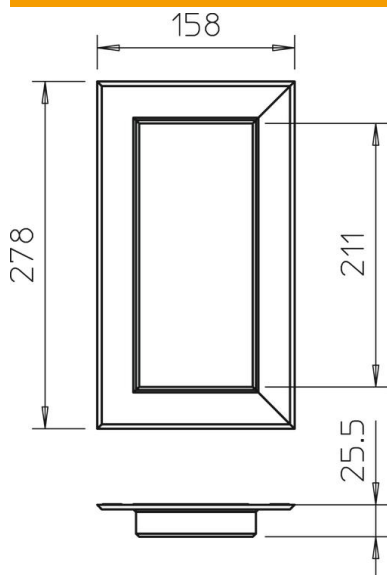

Technical data sheet

Aluminium wall cover, closed, 90210

Item number: 6279050

Wall cover, closed, to close wall penetrations during panel mounting. In the respective dimensions, it is also suitable as a ceiling cover for ISS service poles.

Alu Aluminium

Master data

Item number	6279050
Type	G-AWAG90210RW
Description 1	Wall cover
Description 2	closed
Manufacturer	OBO
Dimension	158x278x25
Colour	Pure white; RAL 9010
Material	Aluminium
Smallest sales unit	1
Unit of quantity	Piece
Weight	23.9 kg
Weight unit	kg/100 pc.

Technical data sheet

Aluminium wall cover, closed, 90210

Item number: 6279050

Dimensions

Length	25 mm
Width	278 mm
Height	158 mm

Technical data

Version for	Universal
Halogen-free	yes
Trunking depth	90 mm
Mounting type of the trunking	Wall