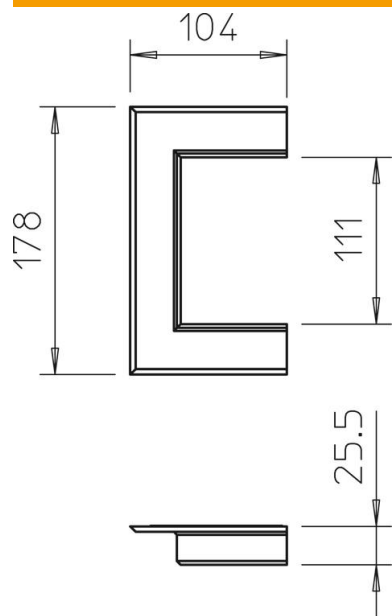

Technical data sheet

Aluminium wall cover, open, 70110

Item number: 6278800

Wall cover, open, to close wall penetrations during wall mounting.

Alu Aluminium

Master data

Item number	6278800
Type	G-AWAO70110RW
Description 1	Wall cover
Description 2	open version
Manufacturer	OBO
Dimension	104x178x25
Colour	Pure white; RAL 9010
Material	Aluminium
Smallest sales unit	1
Unit of quantity	Piece
Weight	10.3 kg
Weight unit	kg/100 pc.

Technical data sheet

Aluminium wall cover, open, 70110

Item number: 6278800

Dimensions

Length	25 mm
Width	178 mm
Height	104 mm

Technical data

Version for	Universal
Halogen-free	yes
Trunking depth	70 mm
Mounting type of the trunking	Wall