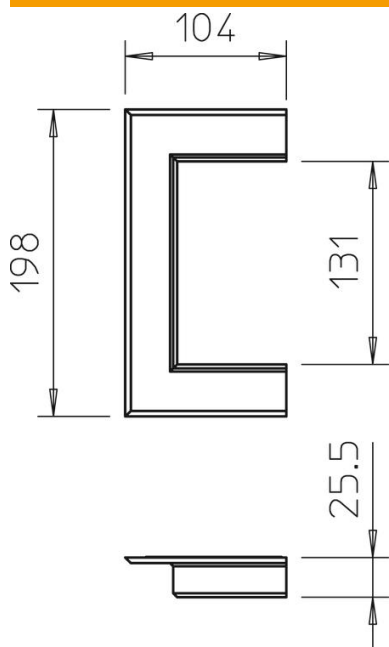

# Technical data sheet

Aluminium wall cover, open, 70130

Item number: 6278810

Wall cover, open, to close wall penetrations during wall mounting.

Alu Aluminium

## Master data

Item number	6278810
Type	G-AWAO70130RW
Description 1	Wall cover
Description 2	open version
Manufacturer	OBO
Dimension	104x198x25
Colour	Pure white; RAL 9010
Material	Aluminium
Smallest sales unit	1
Unit of quantity	Piece
Weight	10.9 kg
Weight unit	kg/100 pc.

# Technical data sheet

Aluminium wall cover, open, 70130

Item number: 6278810

## Dimensions

Length	25 mm
Width	198 mm
Height	104 mm