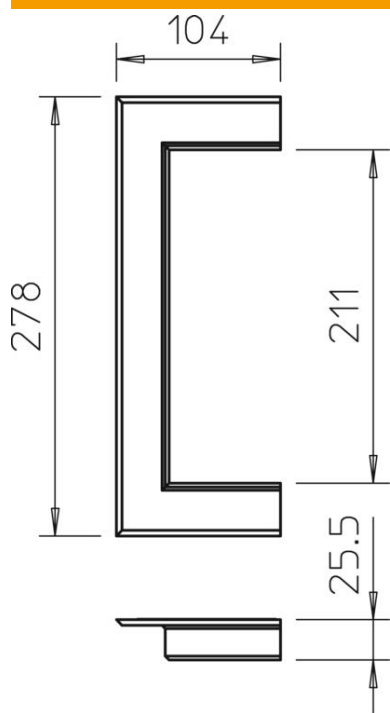

Technical data sheet

Aluminium wall cover, open, 70210

Item number: 6278830

Wall cover, open, to close wall penetrations during wall mounting.

Alu Aluminium

Master data

Item number	6278830
Type	G-AWAO70210RW
Description 1	Wall cover
Description 2	open version
Manufacturer	OBO
Dimension	104x278x25
Colour	Pure white; RAL 9010
Material	Aluminium
Smallest sales unit	1
Unit of quantity	Piece
Weight	13.6 kg
Weight unit	kg/100 pc.

Technical data sheet

Aluminium wall cover, open, 70210

Item number: 6278830

Dimensions

Length	25 mm
Width	278 mm
Height	104 mm

Technical data

Version for	Universal
Halogen-free	yes
Trunking depth	70 mm
Mounting type of the trunking	Wall