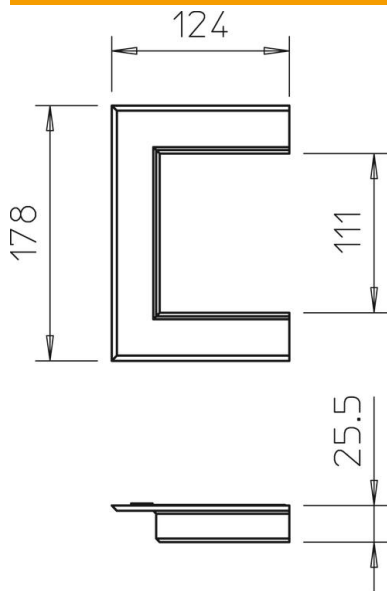

# Technical data sheet

Aluminium wall cover, open, 90110

Item number: 6278880

Wall cover, open, to close wall penetrations during wall mounting.

Alu Aluminium

## Master data

Item number	6278880
Type	G-AWAO90110RW
Description 1	Wall cover
Description 2	open
Manufacturer	OBO
Dimension	124x178x25
Colour	Pure white; RAL 9010
Material	Aluminium
Smallest sales unit	1
Unit of quantity	Piece
Weight	11.6 kg
Weight unit	kg/100 pc.

# Technical data sheet

Aluminium wall cover, open, 90110

Item number: 6278880

## Dimensions

Length	25 mm
Width	178 mm
Height	124 mm