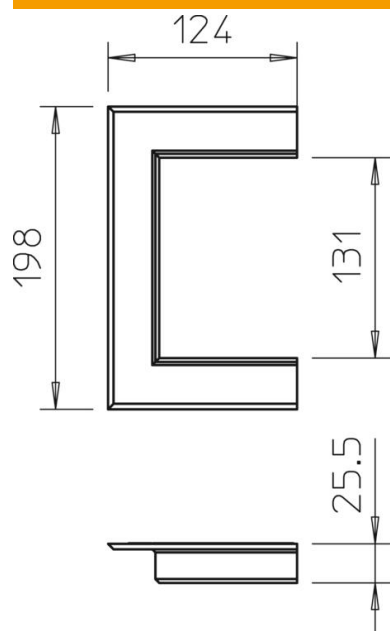

Technical data sheet

Aluminium wall cover, open, 90130

Item number: 6278890

Wall cover, open, to close wall penetrations during wall mounting.

Alu Aluminium

Master data

Item number	6278890
Type	G-AWAO90130RW
Description 1	Wall cover
Description 2	open
Manufacturer	OBO
Dimension	124x198x25
Colour	Pure white; RAL 9010
Material	Aluminium
Smallest sales unit	1
Unit of quantity	Piece
Weight	12.3 kg
Weight unit	kg/100 pc.

Technical data sheet

Aluminium wall cover, open, 90130

Item number: 6278890

Dimensions

Length	25 mm
Width	198 mm
Height	124 mm

Technical data

Version for	Universal
Halogen-free	yes
Trunking depth	90 mm
Mounting type of the trunking	Wall