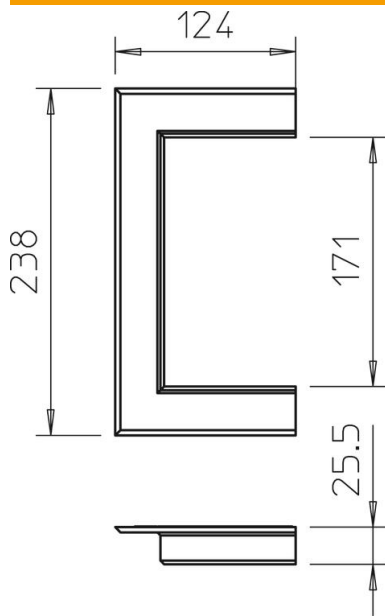

# Technical data sheet

Aluminium wall cover, open, 90170

Item number: 6279000

Wall cover, open, to close wall penetrations during wall mounting.

Alu Aluminium

## Master data

Item number	6279000
Type	G-AWAO90170RW
Description 1	Wall cover
Description 2	open
Manufacturer	OBO
Dimension	124x238x25
Colour	Pure white; RAL 9010
Material	Aluminium
Smallest sales unit	1
Unit of quantity	Piece
Weight	13.6 kg
Weight unit	kg/100 pc.

# Technical data sheet

Aluminium wall cover, open, 90170

Item number: 6279000

## Dimensions

Length	25 mm
Width	238 mm
Height	124 mm