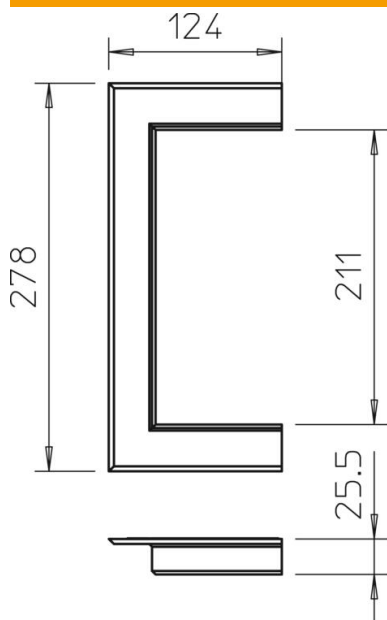

Technical data sheet

Aluminium wall cover, open, 90210

Item number: 6279010

Wall cover, open, to close wall penetrations during wall mounting.

Alu Aluminium

Master data

Item number	6279010
Type	G-AWAO90210RW
Description 1	Wall cover
Description 2	open
Manufacturer	OBO
Dimension	124x278x25
Colour	Pure white; RAL 9010
Material	Aluminium
Smallest sales unit	1
Unit of quantity	Piece
Weight	14.9 kg
Weight unit	kg/100 pc.

Technical data sheet

Aluminium wall cover, open, 90210

Item number: 6279010

Dimensions

Length	25 mm
Width	278 mm
Height	124 mm

Technical data

Version for	Universal
Halogen-free	yes
Trunking depth	90 mm
Mounting type of the trunking	Wall