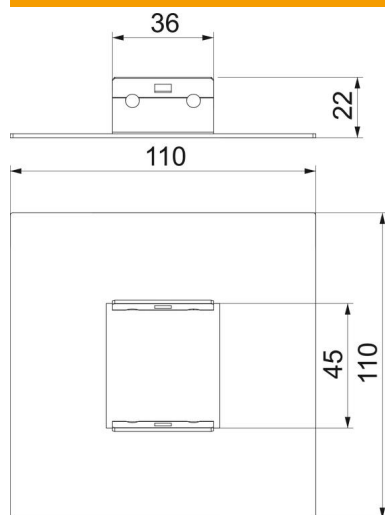

## Cover screen

Item number: 6286800

Cover screen to laminate the ceiling plate cut-out in the gland area of the ISS70110ST service pole.

St Steel

### Master data

Item number	6286800
Type	ISS98B
Description 1	Cover piece
Description 2	for ISS98 and ISS133
Manufacturer	OBO
Dimension	110x110x22mm
Colour	Pure white; RAL 9010
Material	Steel
Smallest sales unit	1
Unit of quantity	Piece
Weight	13 kg
Weight unit	kg/100 pc.

### Dimensions

Length	110 mm
Width	110 mm
Height	22 mm