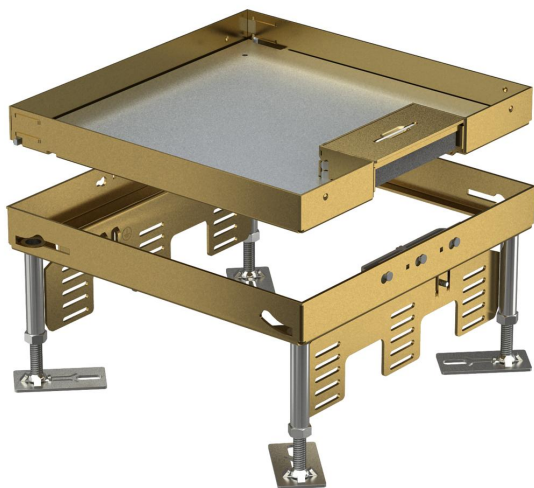

## Height-adjustable cassette with cord outlet, RKSN, brass

Item number: 7409212

Height-adjustable cassette of nominal size 9 with cord outlet, for the installation of accessories in dry-cleaned floors indoors.  
For the installation of 3 UT4 universal supports for 9 individual installation devices with support ring/support clamp or 6 Modul 45® devices.

### Master data

Item number	7409212
Type	RKSN2 9 MS 20
Description 1	Square cassette
Description 2	with cord outlet
Manufacturer	OBO
Dimension	243x243mm
Material	Brass
Smallest sales unit	1
Unit of quantity	Piece
Weight	432 kg
Weight unit	kg/100 pc.

# Technical data sheet

Height-adjustable cassette with cord outlet, RKSN, brass

Item number: 7409212

## Dimensions

Dimension h 105 mm