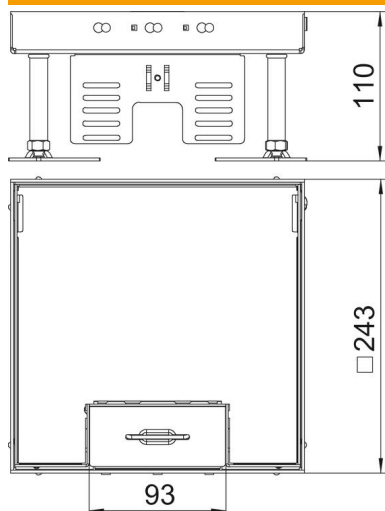

## Height-adjustable cassette with cord outlet, RKSN, brass

Item number: 7409212

Height-adjustable cassette of nominal size 9 with cord outlet, for the installation of accessories in dry-cleaned floors indoors.  
For the installation of 3 UT4 universal supports for 9 individual installation devices with support ring/support clamp or 6 Modul 45® devices.

### Master data

Item number	7409212
Type	RKSN2 9 MS 20
Description 1	Square cassette
Description 2	with cord outlet
Manufacturer	OBO
Dimension	243x243mm
Material	Brass
Smallest sales unit	1
Unit of quantity	Piece
Weight	432 kg
Weight unit	kg/100 pc.

## Dimensions

Dimension h 105 mm

## Technical data

Number of installable devices	12
Number of mounting boxes	3
Number of cable outlets	1
Version for	Square
Cable outlet version	Swivellable cord outlet
Floor care	Dry
Decouplable	no
Floor height, max.	150 mm
Floor height, min.	105 mm
Suitable for raised floor installation	yes
Suitable for cavity floor installation	yes
Suitable for underfloor box	250/350
Device support to accept mounting boxes	yes
Length of installation dimensions	244 mm
Nominal size	350 mm
Nominal size for device installation units	9
Height-adjustment range, max.	150 mm
Height-adjustment range, min.	105 mm
Protection rating (IP) when used	IP20
Protection rating (IP) when unused	IP40
Protection rating IK code	IK10
Heavy-duty version	no
Installation system type	UT4
Vertical load, large area	to 5,000 N
Vertical load, small area	to 3,000 N
Approvals	VDE