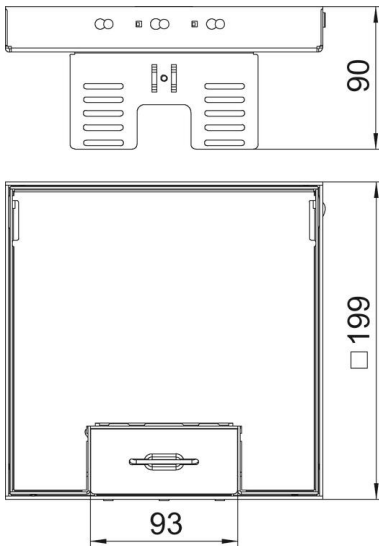

Technical data sheet

Height-adjustable cassette with cord outlet, RKSNUZD3, stainless steel

Item number: 7409228

Height-adjustable cassette, decoupled from the floor, of nominal size 4, with cord outlet, for the installation of accessories in dry-cleaned floors indoors, for mounting in underfloor boxes UZD250-3 or UZD350-3, either in conjunction with a mounting cover DUG..1/4 or in UGD250-3/4 or UGD350-3/4. Mounting takes place using height-adjustment brackets (order separately) in the aluminium frame profile of the underfloor boxes.

VA

Stainless steel, grade 354/1

Master data

Item number	7409228
Type	RKSN2 UZD3 4VS20
Description 1	Square cassette
Description 2	with cord outlet
Manufacturer	OBO
Dimension	200x200mm
Material	Stainless steel, grade 354/1
Smallest sales unit	1
Unit of quantity	Piece
Weight	274 kg
Weight unit	kg/100 pc.

Technical data sheet

Height-adjustable cassette with cord outlet, RKSNUZD3,
stainless steel

Item number: 7409228

Dimensions

Length	199 mm
Width	199 mm
Height	90 mm
Dimension h	90 mm

Technical data

Number of installable devices	6
Number of mounting boxes	2
Number of cable outlets	1
Version for	Square
Cable outlet version	Swivellable cord outlet
Floor care	Dry
Decouplable	yes
Screed height, min.	105 mm
Floor height, min.	90 mm
Suitable for raised floor installation	yes
Suitable for cavity floor installation	yes
Suitable for underfloor box	250/350
Device support to accept mounting boxes	yes
Length of installation dimensions	201 mm
Nominal size for device installation units	4
Standard	EN 50085-2-2
Protection rating (IP) when used	IP20
Protection rating (IP) when unused	IP40
Protection rating IK code	IK10
Heavy-duty version	no
Installation system type	UT3
Vertical load, large area	to 10,000 N
Vertical load, small area	to 3,000 N
Approvals	VDE