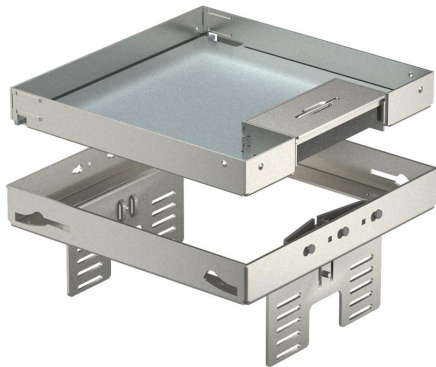

Technical data sheet

Height-adjustable cassette with cord outlet, RKSNUZD3, stainless steel

Item number: 7409228

Height-adjustable cassette, decoupled from the floor, of nominal size 4, with cord outlet, for the installation of accessories in dry-cleaned floors indoors, for mounting in underfloor boxes UZD250-3 or UZD350-3, either in conjunction with a mounting cover DUG..1/4 or in UGD250-3/4 or UGD350-3/4. Mounting takes place using height-adjustment brackets (order separately) in the aluminium frame profile of the underfloor boxes.

Height-adjustable cassette for cord outlet, 2-compartment. 2 APMT2 cover plates can be installed. For the installation of 2 UT3 universal supports for 4 individual installation devices with support ring/support clamp or 6 Modul 45 devices.

VA

Stainless steel, grade 354/1

Master data

Item number	7409228
Type	RKSN2 UZD3 4VS20
Description 1	Square cassette
Description 2	with cord outlet
Manufacturer	OBO
Dimension	200x200mm
Material	Stainless steel, grade 354/1
Smallest sales unit	1
Unit of quantity	Piece
Weight	274 kg
Weight unit	kg/100 pc.