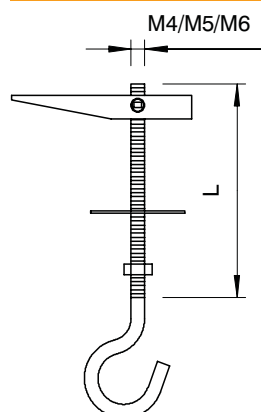

Technical data sheet

Tilting anchor

Item no. 3482030

One washer and one hexagonal nut, with ceiling hook.
Note: Reckon with 5x safety for luminaire suspensions.

St	Steel
G	Electrogalvanised

Master data

Item no.	3482030
Type	454 M6x100 G
Description 1	Tilting anchors
Description 2	with ceiling hook
Dimension	M6x100mm
Material	Steel
Material symbol	St
Surface	Electrogalvanised
Surface to DIN	EN ISO 19598 / EN ISO 4042
Surface symbol	G
Smallest sales unit (VG)	25 Piece
Weight	6,00 kg/100 pc.

Technical data

Length	100,00 mm
Dimension L	100,00 mm
Version for	With ceiling hook
Drill hole	16,00 Ø mm
Drill hole diameter	16,00 mm
Breaking load	0,70 kN
overall length	100,00 mm
Thread	M6
hook diameter	16,00 mm
With washer	<input checked="" type="checkbox"/>