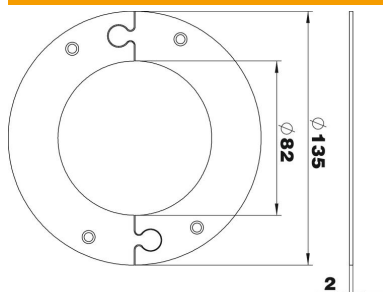

Technical data sheet

Ceiling panel

Item number: 6290290

Ceiling rosette for tidy closure of the pole penetration in the ceiling. Suitable for service pole ISS110100R and ISS140100R.

St Steel

Master data

Item number	6290290
Type	WAG140100RRW
Description 1	Ceiling rosette
Description 2	for ISS110100R and ISS140100R
Manufacturer	OBO
Dimension	135mm
Colour	Pure white; RAL 9010
Material	Steel
Smallest sales unit	1
Unit of quantity	Piece
Weight	14 kg
Weight unit	kg/100 pc.

Technical data sheet

Ceiling panel

Item number: 6290290

Dimensions

Length	135 mm
Width	135 mm
Height	2 mm

Technical data

Type of accessory	Rosette
Halogen-free	yes