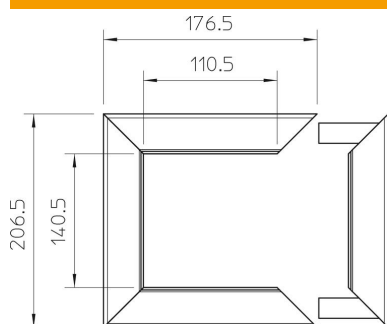

Technical data sheet

Ceiling panel for ISS140110

Item number: 6290240

Ceiling rosette for tidy closure of the pole penetration in the ceiling. Suitable for service pole, type ISS140110.

Alu Aluminium

Master data

Item number	6290240
Type	WAG140110RW
Description 1	Wall cover
Manufacturer	OBO
Dimension	207x177
Colour	Pure white; RAL 9010
Material	Aluminium
Smallest sales unit	1
Unit of quantity	Piece
Weight	33.2 kg
Weight unit	kg/100 pc.

Dimensions

Length	207 mm
Width	177 mm
Height	33 mm

Technical data

Type of accessory	Rosette
Halogen-free	yes