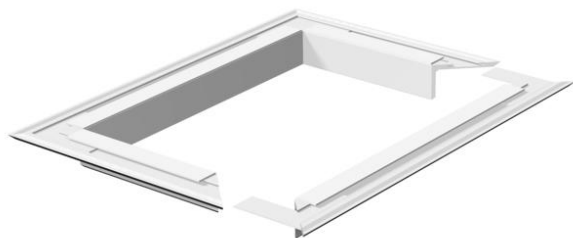

Technical data sheet

Ceiling panel for ISS140110

Item number: 6290240

Ceiling rosette for tidy closure of the pole penetration in the ceiling. Suitable for service pole, type ISS140110.

Alu Aluminium

Master data

Item number	6290240
Type	WAG140110RW
Description 1	Wall cover
Manufacturer	OBO
Dimension	207x177
Colour	Pure white; RAL 9010
Material	Aluminium
Smallest sales unit	1
Unit of quantity	Piece
Weight	33.2 kg
Weight unit	kg/100 pc.

Dimensions

Length	207 mm
Width	177 mm
Height	33 mm

Technical data

Type of accessory	Rosette
Halogen-free	yes