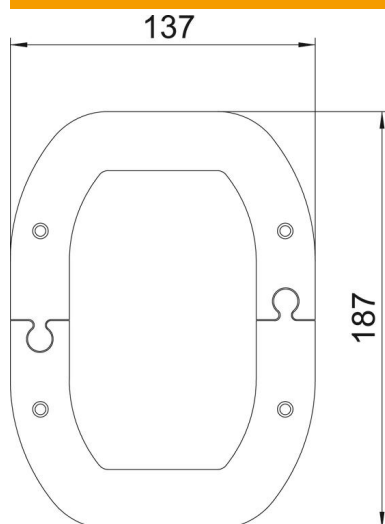

Technical data sheet

Ceiling panel for ISSDM45

Item number: 6290387

Ceiling rosette for tidy closure of the pole penetration, type ISSDM45, in the ceiling.

St Steel

Master data

Item number	6290387
Type	WAGDM45
Description 1	Ceiling panel
Description 2	for ISSDM45
Manufacturer	OBO
Dimension	187x137x2
Colour	Pure white; RAL 9010
Material	Steel
Smallest sales unit	1
Unit of quantity	Piece
Weight	46.8 kg
Weight unit	kg/100 pc.

Technical data sheet

Ceiling panel for ISSDM45

Item number: 6290387

Dimensions

Length	187 mm
Width	137 mm
Height	2 mm

Technical data

Type of accessory	Rosette
Halogen-free	yes