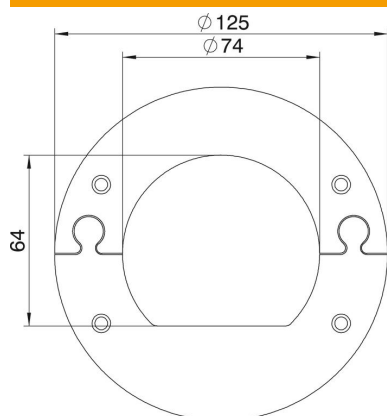

Technical data sheet

Ceiling panel for ISSRM45

Item number: 6290264

Closed ceiling rosette for tidy closure of the ceiling gland of the service poles, type ISSRM45.

St Steel

Master data

Item number	6290264
Type	WAGRM45
Description 1	Wall cover
Description 2	closed
Manufacturer	OBO
Dimension	125x2
Colour	Pure white; RAL 9010
Material	Steel
Smallest sales unit	1
Unit of quantity	Piece
Weight	12.9 kg
Weight unit	kg/100 pc.

Dimensions

Length	125 mm
Width	125 mm
Height	2 mm

Technical data sheet

Ceiling panel for ISSRM45

Item number: 6290264

Technical data

Type of accessory	Rosette
Halogen-free	yes