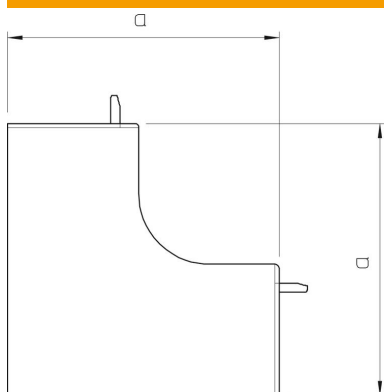

Technical data sheet

Internal corner cover, trunking type WDK 60060

Item number: 6022383

Internal corner cover for changing the direction of the WDK trunking.

PVC Polyvinylchloride

Master data

Item number	6022383
Type	WDK HI60060GR
Description 1	Internal corner cover
Manufacturer	OBO
Dimension	60x60mm
Colour	Stone grey; RAL 7030
Material	Polyvinylchloride
Smallest sales unit	2
Unit of quantity	Piece
Weight	10.932 kg
Weight unit	kg/100 pc.

Dimensions

Length	130 mm
Width	60 mm
Height	60 mm
Dimension a	130 mm

Technical data sheet

Internal corner cover, trunking type WDK 60060

Item number: 6022383

Technical data

Version for	Hood fitting
Fastening type	Lockable
Maintain electrical functions	no
Halogen-free	no
Protection rating	IP30
Protective film	no
Protection rating IK code	IK04
Permitted temperature range, max.	60 °C
Permitted temperature range, min.	-5 °C
Angle range, max.	90 mm
Angle range, min.	90 mm