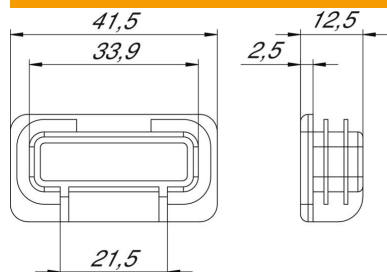

## Master data

Item number	1122904
Type	MS4121 EK
Description 1	End cap
Description 2	for profile rail MS 21
Manufacturer	OBO
Dimension	41x21mm
Colour	Pastel orange; RAL 2003
Material	Polyethylene
Smallest sales unit	50
Unit of quantity	Piece
Weight	0.645 kg
Weight unit	kg/100 pc.
CO2 Footprint (GWP) Cradle-to-Gate	0,0161 kg CO2e / 1 Piece

### Dimensions

Length	12.5 mm
Width	41.5 mm
Height	21.5 mm