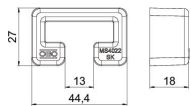

### Master data

Item number	1124555
Type	MS4022 SK
Description 1	Protective cap
Description 2	for profile rail MS4022
Manufacturer	OBO
Dimension	45x18mm
Colour	Pastel orange; RAL 2003
Material	Polyethylene
Smallest sales unit	25
Unit of quantity	Piece
Weight	0.647 kg
Weight unit	kg/100 pc.
CO2 Footprint (GWP) Cradle-to-Gate	0,0253 kg CO2e / 1 Piece

## Dimensions

Length	27 mm
Width	44.4 mm
Height	18 mm