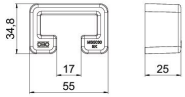

### Master data

Item number	1124563
Type	MS5030 SK
Description 1	Protective cap
Description 2	for profile rail MS5030
Manufacturer	OBO
Dimension	55x25mm
Colour	Pastel orange; RAL 2003
Material	Polyethylene
Smallest sales unit	25
Unit of quantity	Piece
Weight	1.147 kg
Weight unit	kg/100 pc.
CO2 Footprint (GWP) Cradle-to-Gate	0,0418 kg CO2e / 1 Piece

## Dimensions

Length	34.8 mm
Width	55 mm