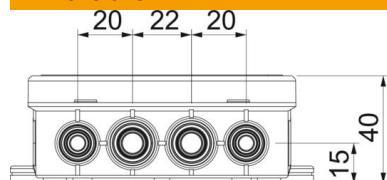

Clamshell.

Dimensions: 100 x 100 x 40 mm

Clear internal dimensions: 90 x 90 x 35 mm

1 cut-out tool for every 10 boxes

PE Polyethylene

Master data

Item number	2000382
Type	A 14 5
Description 1	Junction box
Description 2	with terminal strip
Manufacturer	OBO
Dimension	100x100x38
Colour	Light grey; RAL 7035
Material	Polyethylene
Smallest sales unit	10
Unit of quantity	Piece
Weight	5.855 kg
Weight unit	kg/100 pc.
CO2 Footprint (GWP) Cradle-to-Gate	0,2515 kg CO2e / 1 Piece

Technical data sheet

Junction box A 14 with terminal strip

Item number: 2000382

Dimensions

Length	100 mm
Width	100 mm
Height	40 mm

Technical data

Expandable	yes
No. of entries	14
Number of terminals	5
Type of entry	Cable
Type of entry	Cable
Type of housing penetration	Pre-marking
Measured insulation voltage V_i	690 V
Equipment	Terminal
Cover	Not transparent
Cover fastening	Locking
Entry from rear	no
Entries	8 entries for cable diameter 5–14 mm 8 entries for cable diameter 5–11 mm
Explosion-tested version	no
Flame-resistant	acc. to VDE 0471/DIN 695 Part 2-1, test temperature 650°C
Shape	Square
Maintain electrical functions	Without
For Ex zone	Without
For Ex zone gas	Without
For Ex zone dust	Without
Halogen-free	yes
Clear internal dimensions	90x90x35 mm
Max. Conductor cross-section	2.5 mm ²
With screening	no
with lid	yes
Mounting in the earth	no
Mounting underwater	no
Mounting type	Wall/ceiling mounting
Nominal cross-section, min.	2.5 mm ²

Technical data sheet

Junction box A 14 with terminal strip

Item number: 2000382

Technical data

Nominal voltage	690 V
Sealable	no
Protection rating	IP55
Permitted temperature range, max.	45 °C
Permitted temperature range, min.	-5 °C
Transparent lid	no
Castable	no
Sealing compound supplied	no
Weatherproof	no
Junction box cover version	Blanking lid