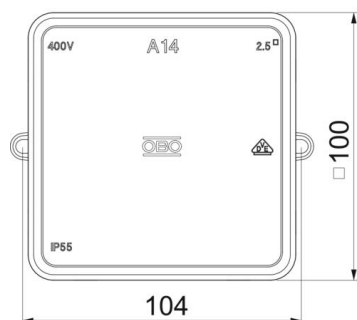

Clamshell.

Dimensions: 100 x 100 x 40 mm

Clear internal dimensions: 90 x 90 x 35 mm

1 cut-out tool for every 10 boxes

PE Polyethylene

Master data

Item number	2000382
Type	A 14 5
Description 1	Junction box
Description 2	with terminal strip
Manufacturer	OBO
Dimension	100x100x38
Colour	Light grey; RAL 7035
Material	Polyethylene
Smallest sales unit	10
Unit of quantity	Piece
Weight	5.855 kg
Weight unit	kg/100 pc.
CO2 Footprint (GWP) Cradle-to-Gate	0,2515 kg CO2e / 1 Piece

Technical data sheet

Junction box A 14 with terminal strip

Item number: 2000382

Dimensions

Length	100 mm
Width	100 mm
Height	40 mm

Technical data

Expandable	yes
No. of entries	14
Number of terminals	5
Type of entry	Cable
Type of entry	Cable
Type of housing penetration	Pre-marking
Measured insulation voltage V_i	690 V
Equipment	Terminal
Cover	Not transparent
Cover fastening	Locking
Entry from rear	no
Entries	8 entries for cable diameter 5–14 mm 8 entries for cable diameter 5–11 mm
Explosion-tested version	no
Flame-resistant	acc. to VDE 0471/DIN 695 Part 2-1, test temperature 650°C
Shape	Square
Maintain electrical functions	Without
For Ex zone	Without
For Ex zone gas	Without
For Ex zone dust	Without
Halogen-free	yes
Clear internal dimensions	90x90x35 mm
Max. Conductor cross-section	2.5 mm ²
With screening	no
with lid	yes
Mounting in the earth	no
Mounting underwater	no
Mounting type	Wall/ceiling mounting
Nominal cross-section, min.	2.5 mm ²

Technical data sheet

Junction box A 14 with terminal strip

Item number: 2000382

Technical data

Nominal voltage	690 V
Sealable	no
Protection rating	IP55
Permitted temperature range, max.	45 °C
Permitted temperature range, min.	-5 °C
Transparent lid	no
Castable	no
Sealing compound supplied	no
Weatherproof	no
Junction box cover version	Blanking lid