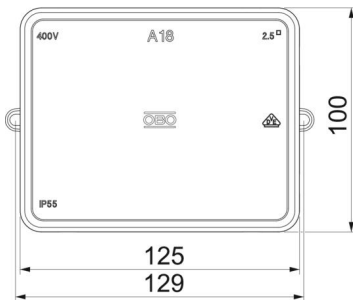

Clamshell.

Dimensions: 125 x 100 x 40 mm

Clear internal dimensions: 115 x 90 x 35 mm

1 cut-out tool for every 10 boxes

PE Polyethylene

Master data

Item number	2000414
Type	A 18 5
Description 1	Junction box
Description 2	with terminal strip
Manufacturer	OBO
Dimension	125x100x38
Colour	Light grey; RAL 7035
Material	Polyethylene
Smallest sales unit	10
Unit of quantity	Piece
Weight	6.957 kg
Weight unit	kg/100 pc.
CO2 Footprint (GWP) Cradle-to-Gate	0,269 kg CO2e / 1 Piece

Technical data sheet

Junction box A 18 with terminal strip

Item number: 2000414

Dimensions

Length	125 mm
Width	100 mm
Height	40 mm

Technical data

Expandable	yes
No. of entries	18
Number of terminals	5
Type of entry	Cable
Type of entry	Cable
Type of housing penetration	Pre-marking
Measured insulation voltage V_i	690 V
Equipment	Terminal
Cover	Not transparent
Cover fastening	Locking
Entry from rear	no
Entries	10 entries for cable diameter 5–14 mm 8 entries for cable diameter 5–11 mm
Explosion-tested version	no
Flame-resistant	acc. to VDE 0471/DIN 695 Part 2-1, test temperature 650°C
Shape	Square
Maintain electrical functions	Without
For Ex zone	Without
For Ex zone gas	Without
For Ex zone dust	Without
Halogen-free	yes
Clear internal dimensions	115x90x35 mm
Max. Conductor cross-section	2.5 mm ²
With screening	no
with lid	yes
Mounting in the earth	no
Mounting underwater	no
Mounting type	Wall/ceiling mounting
Nominal cross-section, min.	2.5 mm ²
Nominal voltage	690 V
Sealable	no

Technical data sheet

Junction box A 18 with terminal strip

Item number: 2000414

Technical data

Protection rating	IP55
Permitted temperature range, max.	45 °C
Permitted temperature range, min.	-5 °C
Transparent lid	no
Castable	no
Sealing compound supplied	no
Weatherproof	no
Junction box cover version	Blanking lid