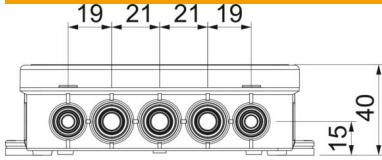

Clamshell.

Dimensions: 125 x 100 x 40 mm

Clear internal dimensions: 115 x 90 x 35 mm

1 cut-out tool for every 10 boxes

PE Polyethylene

Master data

Item number	2000414
Type	A 18 5
Description 1	Junction box
Description 2	with terminal strip
Manufacturer	OBO
Dimension	125x100x38
Colour	Light grey; RAL 7035
Material	Polyethylene
Smallest sales unit	10
Unit of quantity	Piece
Weight	6.957 kg
Weight unit	kg/100 pc.
CO2 Footprint (GWP) Cradle-to-Gate	0,269 kg CO2e / 1 Piece

Technical data sheet

Junction box A 18 with terminal strip

Item number: 2000414

Dimensions

Length	125 mm
Width	100 mm
Height	40 mm

Technical data

Expandable	yes
No. of entries	18
Number of terminals	5
Type of entry	Cable
Type of entry	Cable
Type of housing penetration	Pre-marking
Measured insulation voltage V_i	690 V
Equipment	Terminal
Cover	Not transparent
Cover fastening	Locking
Entry from rear	no
Entries	10 entries for cable diameter 5–14 mm 8 entries for cable diameter 5–11 mm
Explosion-tested version	no
Flame-resistant	acc. to VDE 0471/DIN 695 Part 2-1, test temperature 650°C
Shape	Square
Maintain electrical functions	Without
For Ex zone	Without
For Ex zone gas	Without
For Ex zone dust	Without
Halogen-free	yes
Clear internal dimensions	115x90x35 mm
Max. Conductor cross-section	2.5 mm ²
With screening	no
with lid	yes
Mounting in the earth	no
Mounting underwater	no
Mounting type	Wall/ceiling mounting
Nominal cross-section, min.	2.5 mm ²
Nominal voltage	690 V
Sealable	no

Technical data sheet

Junction box A 18 with terminal strip

Item number: 2000414

Technical data

Protection rating	IP55
Permitted temperature range, max.	45 °C
Permitted temperature range, min.	-5 °C
Transparent lid	no
Castable	no
Sealing compound supplied	no
Weatherproof	no
Junction box cover version	Blanking lid