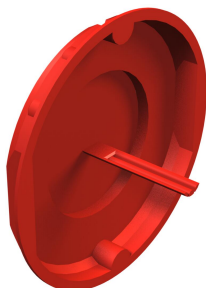

Technical data sheet

Signal cover, 70 mm, connection sockets

Item number: 2003321

Signal covers protect the interior, the screw domes and screw heads on plastering. The marking bristles allow simple location of the sockets and boxes after plastering. The signal covers can be used several times. After plastering, simply push the cover into the socket and remove the signal cover.

PE Polyethylene

Master data

Item number	2003321
Type	UV 70 SD
Description 1	Signal cover
Description 2	concealed
Manufacturer	OBO
Dimension	Ø70mm
Colour	Red
Material	Polyethylene
Smallest sales unit	25
Unit of quantity	Piece
Weight	0.68 kg
Weight unit	kg/100 pc.
CO2 Footprint (GWP) Cradle-to-Gate	0,0212 kg CO2e / 1 Piece

Technical data sheet

Signal cover, 70 mm, connection sockets

Item number: 2003321

Dimensions

Technical data

Version, concealed and cavity wall cover	Signal cover
Fastening type	Plug-on cover
Shape	Round
Halogen-free	yes
With bolts	no
Sealable	no