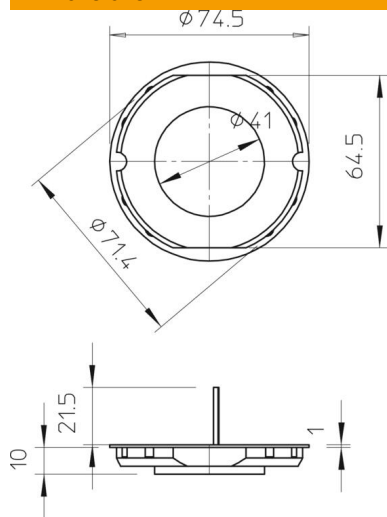

Technical data sheet

Signal cover, 70 mm, connection sockets

Item number: 2003321

Signal covers protect the interior, the screw domes and screw heads on plastering. The marking bristles allow simple location of the sockets and boxes after plastering. The signal covers can be used several times. After plastering, simply push the cover into the socket and remove the signal cover.

PE Polyethylene

Master data

Item number	2003321
Type	UV 70 SD
Description 1	Signal cover
Description 2	concealed
Manufacturer	OBO
Dimension	Ø70mm
Colour	Red
Material	Polyethylene
Smallest sales unit	25
Unit of quantity	Piece
Weight	0.68 kg
Weight unit	kg/100 pc.
CO2 Footprint (GWP) Cradle-to-Gate	0,0212 kg CO2e / 1 Piece

Technical data sheet

Signal cover, 70 mm, connection sockets

Item number: 2003321

Dimensions

Technical data

Version, concealed and cavity wall cover	Signal cover
Fastening type	Plug-on cover
Shape	Round
Halogen-free	yes
With bolts	no
Sealable	no