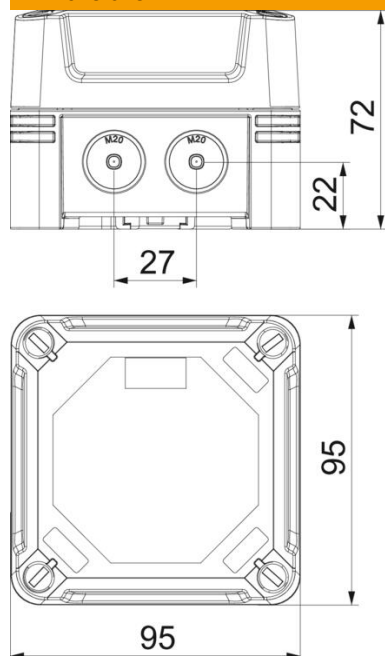

Technical data sheet

Junction box X 02

Item number: 2005004

Junction box for the connection of cables and lines indoors and in outdoor areas. Square design with knock-out entries. Suitable for wall and ceiling mounting with the option to fasten outside, inside or to mount via the corner domes. Particularly impact resistant with IK09. Cover with quick lock, sealable. Made from halogen-free and UV-resistant materials.

PC Polycarbonate

Master data

Item number	2005004
Type	X02 LGR
Description 1	Junction box
Manufacturer	OBO
Dimension	95x95x72
Colour	Light grey; RAL 7035
Material	Polycarbonate
Smallest sales unit	1
Unit of quantity	Piece
Weight	17.8 kg
Weight unit	kg/100 pc.
CO2 Footprint (GWP) Cradle-to-Gate	0,7286 kg CO2e / 1 Piece

Technical data sheet

Junction box X 02

Item number: 2005004

Dimensions

Length	95 mm
Width	95 mm
Height	72 mm

Technical data

Expandable	yes
No. of entries	7
Type of entry	Cuttable stepped membrane
Type of housing penetration	Pre-marking
Measured insulation voltage V_i	750 V
Equipment	Without
Cover	Not transparent
Cover fastening	Screwed
Entry from rear	no
Entries	7 x Ø20
Explosion-tested version	no
Flame-resistant	acc. to VDE 0471/DIN 695 Part 2-1, test temperature 650°C
Shape	Square
Fibre-glass reinforced	yes
Halogen-free	yes
Clear internal dimensions	85x85x57 mm
Max. Conductor cross-section	2.5 mm ²
With screening	no
with lid	yes
Mounting type	Wall/ceiling mounting
Nominal cross-section, max.	2.5 mm ²
Nominal cross-section, min.	1 mm ²
Nominal voltage	750 V
Sealable	yes
Impact-resistant	yes

Technical data sheet

Junction box X 02

Item number: 2005004

Technical data

Protection rating	IP67
Protection rating IK code	IK09
Permitted temperature range, max.	60 °C
Permitted temperature range, min.	-5 °C
Transparent lid	no
Weatherproof	yes