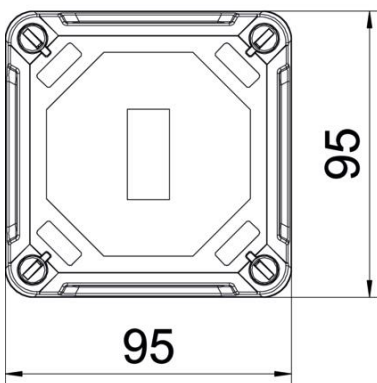

Technical data sheet

Empty housing X 01

Item number: 2005450

Junction box for the connection of cables and lines indoors and in outdoor areas. Square design without entries. Suitable for wall and ceiling mounting with the option to fasten outside, inside or to mount via the corner domes. Particularly impact resistant with IK09. Cover with quick lock, sealable. Made from halogen-free and UV-resistant materials.

Junction box according to EN 60670. Impact resistance IK09 according to EN 50102. Protection rating IP67 according to EN 60529.

PC Polycarbonate

Master data

Item number	2005450
Type	X01C LGR
Description 1	Empty Enclosure
Manufacturer	OBO
Dimension	95x95x60
Colour	Light grey; RAL 7035
Material	Polycarbonate
Smallest sales unit	1
Unit of quantity	Piece
Weight	15.6 kg
Weight unit	kg/100 pc.
CO2 Footprint (GWP) Cradle-to-Gate	0,6807 kg CO2e / 1 Piece

Technical data sheet

Empty housing X 01

Item number: 2005450

Dimensions

Length	95 mm
Width	95 mm
Height	60 mm

Technical data

Extension option	no
Cover fastening	Screwed
Shape	Square
Suitable for outdoor use	yes
Clear internal dimensions	85x85x45 mm
with lid	yes
Mounting type	Surface-mounted
Protection rating	IP67
Protection rating IK code	IK09
Protection class	II
Permitted temperature range, max.	60 °C
Permitted temperature range, min.	-5 °C
Weatherproof	yes