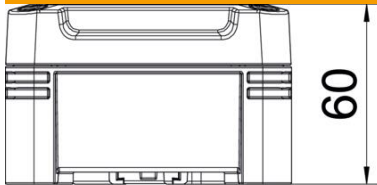

Junction box according to EN 60670. Impact resistance IK09 according to EN 50102. Protection rating IP67 according to EN 60529.

PC Polycarbonate

Master data

Item number	2005450
Type	X01C LGR
Description 1	Empty Enclosure
Manufacturer	OBO
Dimension	95x95x60
Colour	Light grey; RAL 7035
Material	Polycarbonate
Smallest sales unit	1
Unit of quantity	Piece
Weight	15.6 kg
Weight unit	kg/100 pc.
CO2 Footprint (GWP) Cradle-to-Gate	0,6807 kg CO2e / 1 Piece

Technical data sheet

Empty housing X 01

Item number: 2005450

Dimensions

Length	95 mm
Width	95 mm
Height	60 mm

Technical data

Extension option	no
Cover fastening	Screwed
Shape	Square
Suitable for outdoor use	yes
Clear internal dimensions	85x85x45 mm
with lid	yes
Mounting type	Surface-mounted
Protection rating	IP67
Protection rating IK code	IK09
Protection class	II
Permitted temperature range, max.	60 °C
Permitted temperature range, min.	-5 °C
Weatherproof	yes