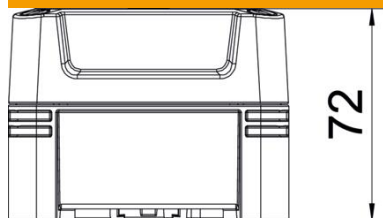

Technical data sheet

Empty housing X 02

Item number: 2005454

Junction box for the connection of cables and lines indoors and in outdoor areas. Square design without entries. Suitable for wall and ceiling mounting with the option to fasten outside, inside or to mount via the corner domes. Particularly impact resistant with IK09. Cover with quick lock, sealable. Made from halogen-free and UV-resistant materials.

Junction box according to EN 60670. Impact resistance IK09 according to EN 50102. Protection rating IP67 according to EN 60529.

PC Polycarbonate

Master data

Item number	2005454
Type	X02C LGR
Description 1	Empty Enclosure
Manufacturer	OBO
Dimension	95x95x72
Colour	Light grey; RAL 7035
Material	Polycarbonate
Smallest sales unit	1
Unit of quantity	Piece
Weight	17.5 kg
Weight unit	kg/100 pc.
CO2 Footprint (GWP) Cradle-to-Gate	0,7039 kg CO2e / 1 Piece

Technical data sheet

Empty housing X 02

Item number: 2005454

Dimensions

Length	95 mm
Width	95 mm
Height	72 mm

Technical data

Cover fastening	Screwed
Shape	Square
Suitable for outdoor use	yes
Clear internal dimensions	85x85x57 mm
with lid	yes
Mounting type	Surface-mounted
Protection rating	IP67
Protection rating IK code	IK09
Protection class	II
Permitted temperature range, max.	60 °C
Permitted temperature range, min.	-5 °C
Weatherproof	yes