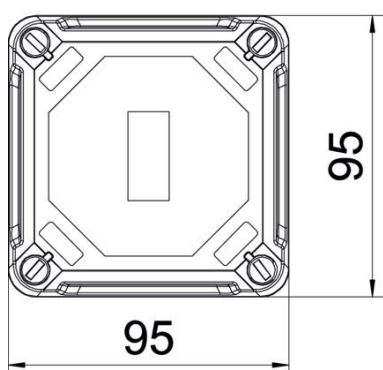

Technical data sheet

Empty housing X 02

Item number: 2005454

Junction box for the connection of cables and lines indoors and in outdoor areas. Square design without entries. Suitable for wall and ceiling mounting with the option to fasten outside, inside or to mount via the corner domes. Particularly impact resistant with IK09. Cover with quick lock, sealable. Made from halogen-free and UV-resistant materials.

Junction box according to EN 60670. Impact resistance IK09 according to EN 50102. Protection rating IP67 according to EN 60529.

PC Polycarbonate

Master data

Item number	2005454
Type	X02C LGR
Description 1	Empty Enclosure
Manufacturer	OBO
Dimension	95x95x72
Colour	Light grey; RAL 7035
Material	Polycarbonate
Smallest sales unit	1
Unit of quantity	Piece
Weight	17.5 kg
Weight unit	kg/100 pc.
CO2 Footprint (GWP) Cradle-to-Gate	0,7039 kg CO2e / 1 Piece

Technical data sheet

Empty housing X 02

Item number: 2005454

Dimensions

Length	95 mm
Width	95 mm
Height	72 mm

Technical data

Cover fastening	Screwed
Shape	Square
Suitable for outdoor use	yes
Clear internal dimensions	85x85x57 mm
with lid	yes
Mounting type	Surface-mounted
Protection rating	IP67
Protection rating IK code	IK09
Protection class	II
Permitted temperature range, max.	60 °C
Permitted temperature range, min.	-5 °C
Weatherproof	yes