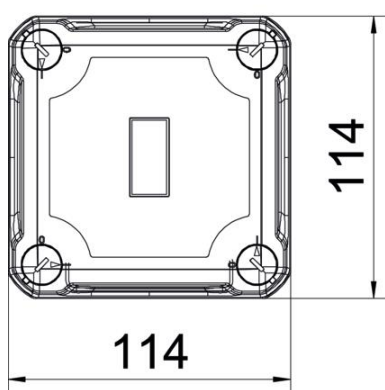

Technical data sheet

Empty housing X 04

Item number: 2005458

Junction box for the connection of cables in indoor and outdoor areas. Square design without entries. Suitable for wall and ceiling mounting with the option to fasten outside, inside or to mount via the corner domes. Particularly impact resistant with IK09. Cover with quick lock, sealable. Made from halogen-free and UV-resistant materials.

Junction box according to DIN EN 60670. Impact resistance IK09 according to DIN EN 50102. Protection rating IP67 according to DIN EN 60529.

PC Polycarbonate

Master data

Item number	2005458
Type	X04C LGR
Description 1	Empty Enclosure
Manufacturer	OBO
Dimension	114x114x78
Colour	Light grey; RAL 7035
Material	Polycarbonate
Smallest sales unit	1
Unit of quantity	Piece
Weight	26.3 kg
Weight unit	kg/100 pc.
CO2 Footprint (GWP) Cradle-to-Gate	0,9903 kg CO2e / 1 Piece

Technical data sheet

Empty housing X 04

Item number: 2005458

Dimensions

Length	114 mm
Width	114 mm
Height	78 mm

Technical data

Extension option	no
Cover fastening	Screwed
Shape	Square
Suitable for outdoor use	yes
Clear internal dimensions	102x102x60 mm
with lid	yes
Mounting type	Surface-mounted
Protection rating	IP67
Protection rating IK code	IK09
Protection class	II
Permitted temperature range, max.	60 °C
Permitted temperature range, min.	-5 °C
Weatherproof	yes