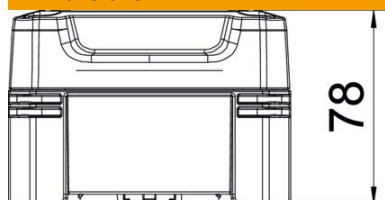

Junction box according to DIN EN 60670. Impact resistance IK09 according to DIN EN 50102. Protection rating IP67 according to DIN EN 60529.

PC Polycarbonate

Master data

Item number	2005458
Type	X04C LGR
Description 1	Empty Enclosure
Manufacturer	OBO
Dimension	114x114x78
Colour	Light grey; RAL 7035
Material	Polycarbonate
Smallest sales unit	1
Unit of quantity	Piece
Weight	26.3 kg
Weight unit	kg/100 pc.
CO2 Footprint (GWP) Cradle-to-Gate	0,9903 kg CO2e / 1 Piece

Technical data sheet

Empty housing X 04

Item number: 2005458

Dimensions

Length	114 mm
Width	114 mm
Height	78 mm

Technical data

Extension option	no
Cover fastening	Screwed
Shape	Square
Suitable for outdoor use	yes
Clear internal dimensions	102x102x60 mm
with lid	yes
Mounting type	Surface-mounted
Protection rating	IP67
Protection rating IK code	IK09
Protection class	II
Permitted temperature range, max.	60 °C
Permitted temperature range, min.	-5 °C
Weatherproof	yes