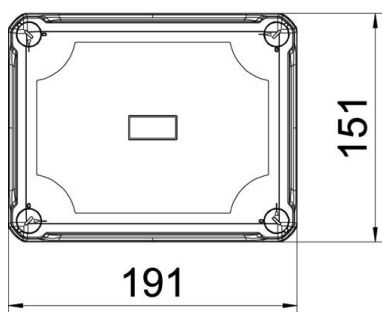

Technical data sheet

Empty housing X 10

Item number: 2005466

Junction box for the connection of cables and lines indoors and in outdoor areas. Rectangular design without entries. Suitable for wall and ceiling mounting with the option to fasten outside, inside or to mount via the corner domes. Particularly impact resistant with IK09. Cover with quick lock, sealable. Made from halogen-free and UV-resistant materials.

Junction box according to DIN EN 60670. Impact resistance IK09 according to DIN EN 50102. Protection rating IP67 according to DIN EN 60529.

PC Polycarbonate

Master data

Item number	2005466
Type	X10C LGR
Description 1	Empty Enclosure
Manufacturer	OBO
Dimension	190x150x125
Colour	Light grey; RAL 7035
Material	Polycarbonate
Smallest sales unit	1
Unit of quantity	Piece
Weight	58.5 kg
Weight unit	kg/100 pc.
CO2 Footprint (GWP) Cradle-to-Gate	2,1992 kg CO2e / 1 Piece

Technical data sheet

Empty housing X 10

Item number: 2005466

Dimensions

Length	191 mm
Width	151 mm
Height	126 mm

Technical data

Extension option	no
Cover fastening	Screwed
Shape	Square
Suitable for outdoor use	yes
Clear internal dimensions with lid	177x137x110 mm
Mounting type	Surface-mounted
Protection rating	IP67
Protection rating IK code	IK09
Protection class	II
Permitted temperature range, max.	60 °C
Permitted temperature range, min.	-5 °C
Weatherproof	yes