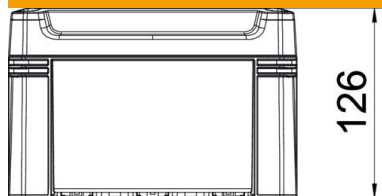

Technical data sheet

Empty housing X 10

Item number: 2005466

Junction box for the connection of cables and lines indoors and in outdoor areas. Rectangular design without entries. Suitable for wall and ceiling mounting with the option to fasten outside, inside or to mount via the corner domes. Particularly impact resistant with IK09. Cover with quick lock, sealable. Made from halogen-free and UV-resistant materials.

Junction box according to DIN EN 60670. Impact resistance IK09 according to DIN EN 50102. Protection rating IP67 according to DIN EN 60529.

PC Polycarbonate

Master data

Item number	2005466
Type	X10C LGR
Description 1	Empty Enclosure
Manufacturer	OBO
Dimension	190x150x125
Colour	Light grey; RAL 7035
Material	Polycarbonate
Smallest sales unit	1
Unit of quantity	Piece
Weight	58.5 kg
Weight unit	kg/100 pc.
CO2 Footprint (GWP) Cradle-to-Gate	2,1992 kg CO2e / 1 Piece

Technical data sheet

Empty housing X 10

Item number: 2005466

Dimensions

Length	191 mm
Width	151 mm
Height	126 mm

Technical data

Extension option	no
Cover fastening	Screwed
Shape	Square
Suitable for outdoor use	yes
Clear internal dimensions with lid	177x137x110 mm
Mounting type	Surface-mounted
Protection rating	IP67
Protection rating IK code	IK09
Protection class	II
Permitted temperature range, max.	60 °C
Permitted temperature range, min.	-5 °C
Weatherproof	yes