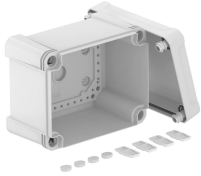

Technical data sheet

Empty housing X 10

Item number: 2005466

Junction box for the connection of cables and lines indoors and in outdoor areas. Rectangular design without entries. Suitable for wall and ceiling mounting with the option to fasten outside, inside or to mount via the corner domes. Particularly impact resistant with IK09. Cover with quick lock, sealable. Made from halogen-free and UV-resistant materials.

Junction box according to DIN EN 60670. Impact resistance IK09 according to DIN EN 50102. Protection rating IP67 according to DIN EN 60529.

PC Polycarbonate

Master data

Item number	2005466
Type	X10C LGR
Description 1	Empty Enclosure
Manufacturer	OBO
Dimension	190x150x125
Colour	Light grey; RAL 7035
Material	Polycarbonate
Smallest sales unit	1
Unit of quantity	Piece
Weight	58.5 kg
Weight unit	kg/100 pc.
CO2 Footprint (GWP) Cradle-to-Gate	2,1992 kg CO2e / 1 Piece

Technical data sheet

Empty housing X 10

Item number: 2005466

Dimensions

Length	191 mm
Width	151 mm
Height	126 mm

Technical data

Extension option	no
Cover fastening	Screwed
Shape	Square
Suitable for outdoor use	yes
Clear internal dimensions with lid	177x137x110 mm
Mounting type	Surface-mounted
Protection rating	IP67
Protection rating IK code	IK09
Protection class	II
Permitted temperature range, max.	60 °C
Permitted temperature range, min.	-5 °C
Weatherproof	yes