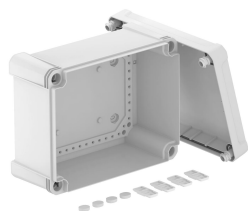

Technical data sheet

Empty housing X 16

Item number: 2005470

Junction box for the connection of cables and lines indoors and in outdoor areas. Rectangular design without entries. Suitable for wall and ceiling mounting with the option to fasten outside, inside or to mount via the corner domes. Particularly impact resistant with IK09. Cover with quick lock, sealable. Made from halogen-free and UV-resistant materials.

Junction box according to DIN EN 60670. Impact resistance IK09 according to DIN EN 50102. Protection rating IP67 according to DIN EN 60529.

PC Polycarbonate

Master data

Item number	2005470
Type	X16C LGR
Description 1	Empty Enclosure
Manufacturer	OBO
Dimension	240x191x125
Colour	Light grey; RAL 7035
Material	Polycarbonate
Smallest sales unit	1
Unit of quantity	Piece
Weight	78.4 kg
Weight unit	kg/100 pc.
CO2 Footprint (GWP) Cradle-to-Gate	3,0226 kg CO2e / 1 Piece

Technical data sheet

Empty housing X 16

Item number: 2005470

Dimensions

Length	241 mm
Width	191 mm
Height	126 mm

Technical data

Extension option	no
Cover fastening	Screwed
Shape	Rectangular
Suitable for outdoor use	yes
Clear internal dimensions with lid	227x177x110 mm
Mounting type	Surface-mounted
Protection rating	IP67
Protection rating IK code	IK09
Protection class	II
Permitted temperature range, max.	60 °C
Permitted temperature range, min.	-5 °C
Weatherproof	yes