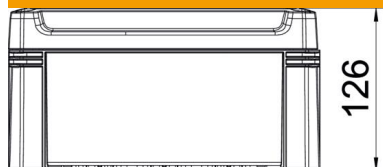

Technical data sheet

Empty housing X 16

Item number: 2005470

Junction box for the connection of cables and lines indoors and in outdoor areas. Rectangular design without entries. Suitable for wall and ceiling mounting with the option to fasten outside, inside or to mount via the corner domes. Particularly impact resistant with IK09. Cover with quick lock, sealable. Made from halogen-free and UV-resistant materials.

Junction box according to DIN EN 60670. Impact resistance IK09 according to DIN EN 50102. Protection rating IP67 according to DIN EN 60529.

PC Polycarbonate

Master data

Item number	2005470
Type	X16C LGR
Description 1	Empty Enclosure
Manufacturer	OBO
Dimension	240x191x125
Colour	Light grey; RAL 7035
Material	Polycarbonate
Smallest sales unit	1
Unit of quantity	Piece
Weight	78.4 kg
Weight unit	kg/100 pc.
CO2 Footprint (GWP) Cradle-to-Gate	3,0226 kg CO2e / 1 Piece

Technical data sheet

Empty housing X 16

Item number: 2005470

Dimensions

Length	241 mm
Width	191 mm
Height	126 mm

Technical data

Extension option	no
Cover fastening	Screwed
Shape	Rectangular
Suitable for outdoor use	yes
Clear internal dimensions with lid	227x177x110 mm
Mounting type	Surface-mounted
Protection rating	IP67
Protection rating IK code	IK09
Protection class	II
Permitted temperature range, max.	60 °C
Permitted temperature range, min.	-5 °C
Weatherproof	yes