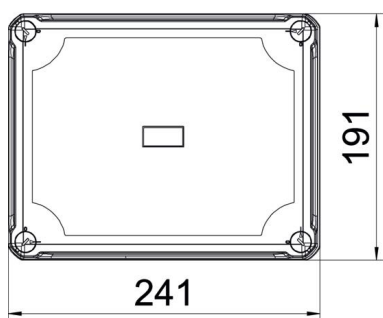

Technical data sheet

Empty housing X 16

Item number: 2005470

Junction box for the connection of cables and lines indoors and in outdoor areas. Rectangular design without entries. Suitable for wall and ceiling mounting with the option to fasten outside, inside or to mount via the corner domes. Particularly impact resistant with IK09. Cover with quick lock, sealable. Made from halogen-free and UV-resistant materials.

Junction box according to DIN EN 60670. Impact resistance IK09 according to DIN EN 50102. Protection rating IP67 according to DIN EN 60529.

PC Polycarbonate

Master data

Item number	2005470
Type	X16C LGR
Description 1	Empty Enclosure
Manufacturer	OBO
Dimension	240x191x125
Colour	Light grey; RAL 7035
Material	Polycarbonate
Smallest sales unit	1
Unit of quantity	Piece
Weight	78.4 kg
Weight unit	kg/100 pc.
CO2 Footprint (GWP) Cradle-to-Gate	3,0226 kg CO2e / 1 Piece

Technical data sheet

Empty housing X 16

Item number: 2005470

Dimensions

Length	241 mm
Width	191 mm
Height	126 mm

Technical data

Extension option	no
Cover fastening	Screwed
Shape	Rectangular
Suitable for outdoor use	yes
Clear internal dimensions with lid	227x177x110 mm
Mounting type	Surface-mounted
Protection rating	IP67
Protection rating IK code	IK09
Protection class	II
Permitted temperature range, max.	60 °C
Permitted temperature range, min.	-5 °C
Weatherproof	yes