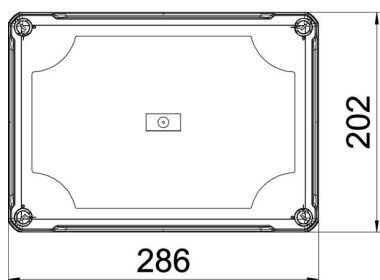

Junction box according to EN 60670. Impact resistance IK09 according to EN 50102. Protection rating IP67 according to EN 60529.

PC Polycarbonate

Master data

Item number	2005474
Type	X25C LGR
Description 1	Empty Enclosure
Manufacturer	OBO
Dimension	286x202x125
Colour	Light grey; RAL 7035
Material	Polycarbonate
Smallest sales unit	1
Unit of quantity	Piece
Weight	95 kg
Weight unit	kg/100 pc.
CO2 Footprint (GWP) Cradle-to-Gate	3,7177 kg CO2e / 1 Piece

Technical data sheet

Empty housing X 25

Item number: 2005474

Dimensions

Length	286 mm
Width	202 mm
Height	126 mm

Technical data

Extension option	no
Cover fastening	Screwed
Shape	Rectangular
Suitable for outdoor use	yes
Clear internal dimensions	271x187x110 mm
with lid	yes
Mounting type	Surface-mounted
Protection rating	IP67
Protection rating IK code	IK09
Protection class	II
Permitted temperature range, max.	60 °C
Permitted temperature range, min.	-5 °C
Weatherproof	yes