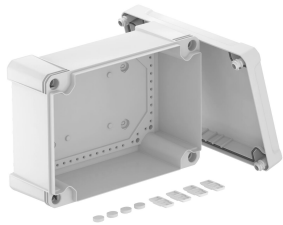

Technical data sheet

Empty housing X 25

Item number: 2005474

Junction box for the connection of cables and lines indoors and in outdoor areas. Rectangular design without entries. Suitable for wall and ceiling mounting with the option to fasten outside, inside or to mount via the corner domes. Particularly impact resistant with IK09. Cover with quick lock, sealable. Made from halogen-free and UV-resistant materials.

Junction box according to EN 60670. Impact resistance IK09 according to EN 50102. Protection rating IP67 according to EN 60529.

PC Polycarbonate

Master data

Item number	2005474
Type	X25C LGR
Description 1	Empty Enclosure
Manufacturer	OBO
Dimension	286x202x125
Colour	Light grey; RAL 7035
Material	Polycarbonate
Smallest sales unit	1
Unit of quantity	Piece
Weight	95 kg
Weight unit	kg/100 pc.
CO2 Footprint (GWP) Cradle-to-Gate	3,7177 kg CO2e / 1 Piece

Technical data sheet

Empty housing X 25

Item number: 2005474

Dimensions

Length	286 mm
Width	202 mm
Height	126 mm

Technical data

Extension option	no
Cover fastening	Screwed
Shape	Rectangular
Suitable for outdoor use	yes
Clear internal dimensions	271x187x110 mm
with lid	yes
Mounting type	Surface-mounted
Protection rating	IP67
Protection rating IK code	IK09
Protection class	II
Permitted temperature range, max.	60 °C
Permitted temperature range, min.	-5 °C
Weatherproof	yes