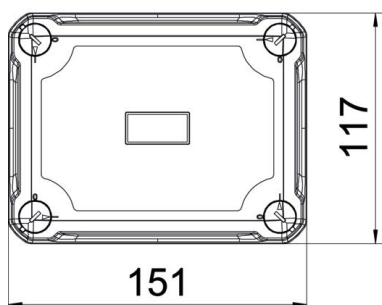

### Master data

Item number	2005532
Type	X06C LGR-TR
Description 1	Empty Enclosure
Description 2	with transparent lid
Manufacturer	OBO
Dimension	150x116x86
Colour	grey / transparent
Material	Polycarbonate
Smallest sales unit	1
Unit of quantity	Piece
Weight	33.1 kg
Weight unit	kg/100 pc.
CO2 Footprint (GWP) Cradle-to-Gate	1,5589 kg CO2e / 1 Piece

### Dimensions

Length	151 mm
Width	117 mm
Height	86 mm

### Technical data

Extension option	no
Cover fastening	Screwed
Shape	Rectangular
Suitable for outdoor use	yes
Clear internal dimensions	137x105x68 mm
with lid	yes
Mounting type	Surface-mounted
Protection rating	IP67
Protection rating IK code	IK09
Protection class	II
Permitted temperature range, max.	65 °C
Permitted temperature range, min.	-25 °C
Transparent lid	yes
Weatherproof	yes