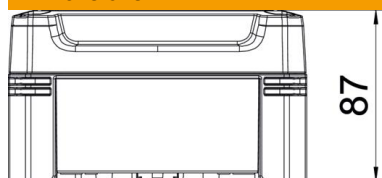

### Master data

Item number	2005532
Type	X06C LGR-TR
Description 1	Empty Enclosure
Description 2	with transparent lid
Manufacturer	OBO
Dimension	150x116x86
Colour	grey / transparent
Material	Polycarbonate
Smallest sales unit	1
Unit of quantity	Piece
Weight	33.1 kg
Weight unit	kg/100 pc.
CO2 Footprint (GWP) Cradle-to-Gate	1,5589 kg CO2e / 1 Piece

### Dimensions

Length	151 mm
Width	117 mm
Height	86 mm

### Technical data

Extension option	no
Cover fastening	Screwed
Shape	Rectangular
Suitable for outdoor use	yes
Clear internal dimensions	137x105x68 mm
with lid	yes
Mounting type	Surface-mounted
Protection rating	IP67
Protection rating IK code	IK09
Protection class	II
Permitted temperature range, max.	65 °C
Permitted temperature range, min.	-25 °C
Transparent lid	yes
Weatherproof	yes