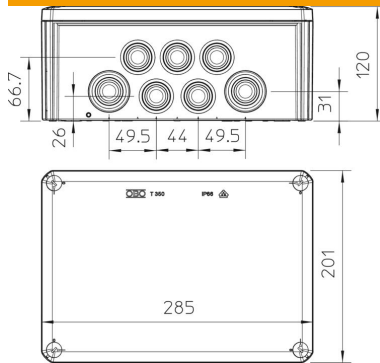

Technical data sheet

Junction box T 350, plug-in seal

Item number: 2007125

Junction box for the connection of cables and lines indoors and in protected outdoor areas. Rectangular design with plug-in seals to the sides and knock-out entries in the bottom. Suitable for wall and ceiling mounting and on mounting panels. With the option to fasten inside and to mount via the corner domes. Cover with quick lock, sealable. Made from halogen-free and UV-resistant materials.

Item number	2007125
Type	T 350
Description 1	Junction box
Description 2	with entries
Manufacturer	OBO
Dimension	285x201x120
Colour	Light grey; RAL 7035
Material	Polypropylene, fibreglass reinforced
Smallest sales unit	1
Unit of quantity	Piece
Weight	63 kg
Weight unit	kg/100 pc.
CO2 Footprint (GWP) Cradle-to-Gate	2,7525 kg CO2e / 1 Piece

Technical data sheet

Junction box T 350, plug-in seal

Item number: 2007125

Dimensions

Length	285 mm
Width	201 mm
Height	120 mm

Technical data

Expandable	yes
No. of entries	24
Type of entry	Plug-in seal
Type of entry	Cable
Type of housing penetration	Cuttable stepped membrane
Measured insulation voltage Vi	500 V
Equipment	Without
Cover	Not transparent
Cover fastening	Screwed
Entry from rear	yes
Entries	16 x M32 8 x M40
Explosion-tested version	no
Flame-resistant	acc. to VDE 0471/DIN 695 Part 2-1, test temperature 650°C
Shape	Rectangular
Maintain electrical functions	Without
For Ex zone	Without
For Ex zone gas	Without
For Ex zone dust	Without
Fibre-glass reinforced	yes
Halogen-free	yes
Clear internal dimensions	267x182x110 mm
With screening	no
with lid	yes
Mounting type	Wall/ceiling mounting
Nominal cross-section, min.	35 mm ²
Nominal voltage	500 V
Sealable	yes
Protection rating	IP66
Protection rating IK code	IK05.
Permitted temperature range, max.	60 °C
Permitted temperature range, min.	-5 °C
Transparent lid	no
Weatherproof	no