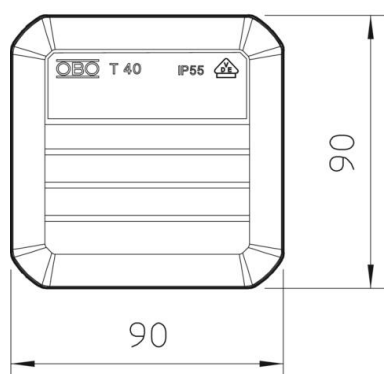

### Master data

Item number	2007223
Type	T 40 OE
Description 1	Junction box
Description 2	without entries
Manufacturer	OBO
Dimension	90x90x52
Colour	Light grey; RAL 7035
Material	Polypropylene
Smallest sales unit	5
Unit of quantity	Piece
Weight	6.3 kg
Weight unit	kg/100 pc.
CO2 Footprint (GWP) Cradle-to-Gate	0,2222 kg CO2e / 1 Piece

### Dimensions

Length	90 mm
Width	90 mm
Height	52 mm

### Technical data

Expandable	yes
Type of entry	None
Type of entry	Cable
Type of housing penetration	Without
Measured insulation voltage $V_i$	500 V
Equipment	Without
Cover	Not transparent
Cover fastening	Locking
Entry from rear	yes
Entries	None
Explosion-tested version	no
Flame-resistant	Acc. to VDE 0471/DIN 695 Part 2-1, test temperature 750°C
Shape	Square
Maintain electrical functions	Without
For Ex zone	Without
For Ex zone gas	Without
For Ex zone dust	Without
Fibre-glass reinforced	no
Halogen-free	yes
Clear internal dimensions	77x77x46 mm
With screening	no
with lid	yes
Mounting type	Wall/ceiling mounting
Nominal cross-section, min.	4 mm <sup>2</sup>
Nominal voltage	500 V
Sealable	no
Protection rating	IP56