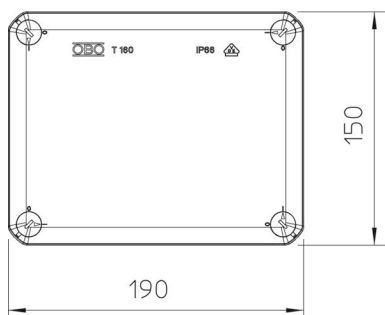

Item number	2007271
Type	T 160 OE
Description 1	Junction box
Description 2	without entries
Manufacturer	OBO
Dimension	190x150x77
Colour	Light grey; RAL 7035
Material	Polypropylene, fibreglass reinforced
Smallest sales unit	1
Unit of quantity	Piece
Weight	30 kg
Weight unit	kg/100 pc.
CO2 Footprint (GWP) Cradle-to-Gate	1,1708 kg CO2e / 1 Piece

Technical data sheet

Junction box T 160, closed

Item number: 2007271

Dimensions

Length	190 mm
Width	150 mm
Height	77 mm

Technical data

Expandable	yes
Type of entry	None
Type of entry	Cable
Type of housing penetration	Without
Measured insulation voltage V_i	500 V
Equipment	Without
Cover	Not transparent
Cover fastening	Screwed
Entry from rear	yes
Entries	None
Explosion-tested version	no
Flame-resistant	Acc. to VDE 0471/DIN 695 Part 2-1, test temperature 750 °C
Shape	Rectangular
Maintain electrical functions	Without
For Ex zone	Without
For Ex zone gas	Without
For Ex zone dust	Without
Fibre-glass reinforced	yes
Halogen-free	yes
Clear internal dimensions	176x135x67 mm
With screening	no
with lid	yes
Mounting type	Wall/ceiling mounting
Nominal cross-section, min.	16 mm ²
Nominal voltage	500 V
Sealable	yes
Protection rating	IP66
Protection rating IK code	IK05
Permitted temperature range, max.	60 °C
Permitted temperature range, min.	-5 °C