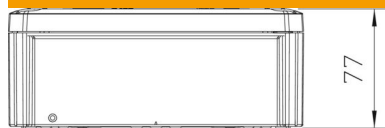

Item number	2007271
Type	T 160 OE
Description 1	Junction box
Description 2	without entries
Manufacturer	OBO
Dimension	190x150x77
Colour	Light grey; RAL 7035
Material	Polypropylene, fibreglass reinforced
Smallest sales unit	1
Unit of quantity	Piece
Weight	30 kg
Weight unit	kg/100 pc.
CO2 Footprint (GWP) Cradle-to-Gate	1,1708 kg CO2e / 1 Piece

Technical data sheet

Junction box T 160, closed

Item number: 2007271

Dimensions

Length	190 mm
Width	150 mm
Height	77 mm

Technical data

Expandable	yes
Type of entry	None
Type of entry	Cable
Type of housing penetration	Without
Measured insulation voltage V_i	500 V
Equipment	Without
Cover	Not transparent
Cover fastening	Screwed
Entry from rear	yes
Entries	None
Explosion-tested version	no
Flame-resistant	Acc. to VDE 0471/DIN 695 Part 2-1, test temperature 750 °C
Shape	Rectangular
Maintain electrical functions	Without
For Ex zone	Without
For Ex zone gas	Without
For Ex zone dust	Without
Fibre-glass reinforced	yes
Halogen-free	yes
Clear internal dimensions	176x135x67 mm
With screening	no
with lid	yes
Mounting type	Wall/ceiling mounting
Nominal cross-section, min.	16 mm ²
Nominal voltage	500 V
Sealable	yes
Protection rating	IP66
Protection rating IK code	IK05
Permitted temperature range, max.	60 °C
Permitted temperature range, min.	-5 °C