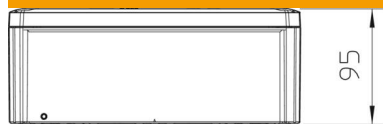

### Master data

Item number	2007287
Type	T 250 OE
Description 1	Junction box
Description 2	without entries
Manufacturer	OBO
Dimension	240x190x95
Colour	Light grey; RAL 7035
Material	Polypropylene, fibreglass reinforced
Smallest sales unit	1
Unit of quantity	Piece
Weight	48.3 kg
Weight unit	kg/100 pc.
CO2 Footprint (GWP) Cradle-to-Gate	1,8041 kg CO2e / 1 Piece

### Dimensions

Length	240 mm
Width	190 mm
Height	95 mm