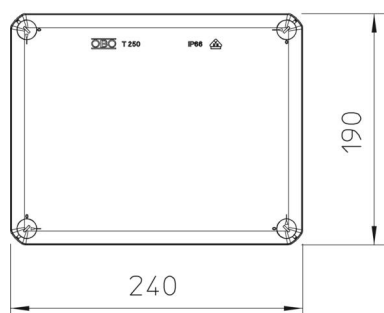

### Master data

Item number	2007287
Type	T 250 OE
Description 1	Junction box
Description 2	without entries
Manufacturer	OBO
Dimension	240x190x95
Colour	Light grey; RAL 7035
Material	Polypropylene, fibreglass reinforced
Smallest sales unit	1
Unit of quantity	Piece
Weight	48.3 kg
Weight unit	kg/100 pc.
CO2 Footprint (GWP) Cradle-to-Gate	1,8041 kg CO2e / 1 Piece

### Dimensions

Length	240 mm
Width	190 mm
Height	95 mm

### Technical data

Expandable	yes
Type of entry	None
Type of entry	Cable
Type of housing penetration	Without
Measured insulation voltage $V_i$	500 V
Equipment	Without
Cover	Not transparent
Cover fastening	Screwed
Entry from rear	yes
Entries	None
Explosion-tested version	no
Flame-resistant	Acc. to VDE 0471/DIN 695 Part 2-1, test temperature 750 °C
Shape	Rectangular
Maintain electrical functions	Without
For Ex zone	Without
For Ex zone gas	Without
For Ex zone dust	Without
Fibre-glass reinforced	yes
Halogen-free	yes
Clear internal dimensions	225x173x86 mm
With screening	no
with lid	yes
Mounting type	Wall/ceiling mounting
Nominal cross-section, min.	25 mm <sup>2</sup>
Nominal voltage	500 V
Sealable	yes
Protection rating	IP66
Protection rating IK code	IK05.
Permitted temperature range, max.	60 °C
Permitted temperature range, min.	-5 °C