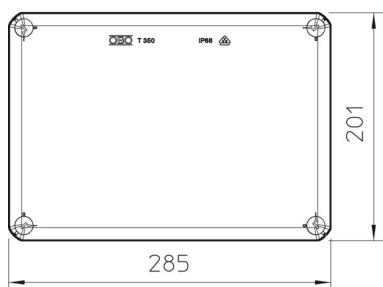

### Master data

Item number	2007303
Type	T 350 OE
Description 1	Junction box
Description 2	without entries
Manufacturer	OBO
Dimension	285x201x120
Colour	Light grey; RAL 7035
Material	Polypropylene, fibreglass reinforced
Smallest sales unit	1
Unit of quantity	Piece
Weight	58.8 kg
Weight unit	kg/100 pc.
CO2 Footprint (GWP) Cradle-to-Gate	2,4857 kg CO2e / 1 Piece

### Dimensions

Length	285 mm
Width	201 mm
Height	120 mm

### Technical data

Expandable	yes
Type of entry	None
Type of entry	Cable
Type of housing penetration	Without
Measured insulation voltage $V_i$	500 V
Equipment	Without
Cover	Not transparent
Cover fastening	Screwed
Entry from rear	yes
Entries	None
Explosion-tested version	no
Flame-resistant	Acc. to VDE 0471/DIN 695 Part 2-1, test temperature 750 °C
Shape	Rectangular
Maintain electrical functions	Without
For Ex zone	Without
For Ex zone gas	Without
For Ex zone dust	Without
Fibre-glass reinforced	yes
Halogen-free	yes
Clear internal dimensions	267x182x110 mm
With screening	no
with lid	yes
Mounting type	Wall/ceiling mounting
Nominal cross-section, min.	35 mm <sup>2</sup>
Nominal voltage	500 V
Sealable	yes
Protection rating	IP66
Protection rating IK code	IK05.
Permitted temperature range, max.	60 °C
Permitted temperature range, min.	-5 °C
Transparent lid	no