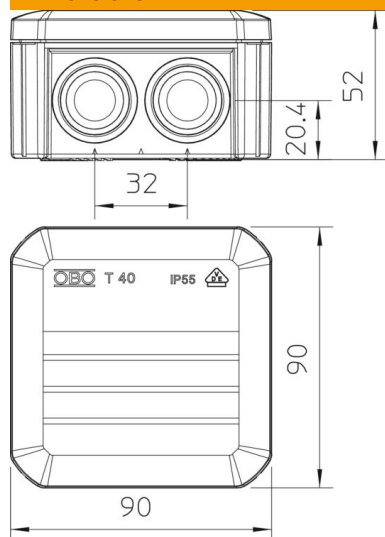

### Master data

Item number	2007320
Type	T 40 F
Description 1	Junction box
Description 2	with entries
Manufacturer	OBO
Dimension	90x90x52
Colour	Light grey; RAL 7035
Material	Polypropylene
Smallest sales unit	5
Unit of quantity	Piece
Weight	6.7 kg
Weight unit	kg/100 pc.
CO2 Footprint (GWP) Cradle-to-Gate	0,2619 kg CO2e / 1 Piece

### Dimensions

Length	90 mm
Width	90 mm
Height	52 mm

### Technical data

Expandable	yes
No. of entries	7
Type of entry	Plug-in seal
Type of entry	Cable
Type of housing penetration	Cuttable stepped membrane
Measured insulation voltage $V_i$	500 V
Equipment	Without
Cover	Not transparent
Cover fastening	Locking
Entry from rear	yes
Entries	7 x M25
Explosion-tested version	no
Flame-resistant	Acc. to VDE 0471/DIN 695 Part 2-1, test temperature 960 °C
Shape	Square
Maintain electrical functions	Without
For Ex zone	Without
For Ex zone gas	Without
For Ex zone dust	Without
Fibre-glass reinforced	no
Clear internal dimensions	77x77x46 mm
With screening	no
with lid	yes
Mounting type	Wall/ceiling mounting
Nominal cross-section, min.	4 mm <sup>2</sup>
Nominal voltage	500 V
Sealable	no
Protection rating	IP56
Permitted temperature range, max.	60 °C