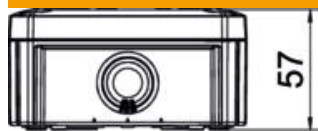

Technical data sheet

Junction box T 60, plug-in seal

Item number: 2007466

Junction box for the connection of cables and lines indoors and in protected outdoor areas. Square design with plug-in seals to the sides and knock-out entries in the bottom. Suitable for wall and ceiling mounting and on mounting panels. With the option to fasten inside and to mount via the corner domes. Cover with quick lock, sealable. Made from halogen-free and UV-resistant materials.

Junction box according to DIN EN 60670. Flame-resistant to DIN EN 60695/2/11, test temperature 650 °C. Impact resistance IK07 according to DIN EN 50102.

PP Polypropylene

Master data

Item number	2007466
Type	T 60 SW
Description 1	Junction box
Description 2	with entries
Manufacturer	OBO
Dimension	114x114x57
Colour	Graphite black; RAL 9011
Material	Polypropylene
Smallest sales unit	5
Unit of quantity	Piece
Weight	12.3 kg
Weight unit	kg/100 pc.
CO2 Footprint (GWP) Cradle-to-Gate	0,539 kg CO2e / 1 Piece

Technical data sheet

Junction box T 60, plug-in seal

Item number: 2007466

Dimensions

Length	114 mm
Width	114 mm
Height	57 mm

Technical data

Expandable	yes
No. of entries	7
Type of entry	Plug-in seal
Type of entry	Cable
Type of housing penetration	Cuttable stepped membrane
Measured insulation voltage V_i	500 V
Cover	Not transparent
Cover fastening	Screwed
Entry from rear	yes
Entries	7 x M25
Explosion-tested version	no
Flame-resistant	acc. to VDE 0471/DIN 695 Part 2-1, test temperature 650°C
Shape	Square
Maintain electrical functions	Without
For Ex zone	Without
For Ex zone gas	Without
For Ex zone dust	Without
Fibre-glass reinforced	no
Halogen-free	yes
Clear internal dimensions	100x100x48 mm
With screening	no
with lid	yes
Mounting type	Wall/ceiling mounting
Nominal cross-section, min.	6 mm ²
Nominal voltage	500 V
Sealable	yes
Protection rating	IP66
Protection rating IK code	IK07.
Permitted temperature range, max.	60 °C
Permitted temperature range, min.	-5 °C