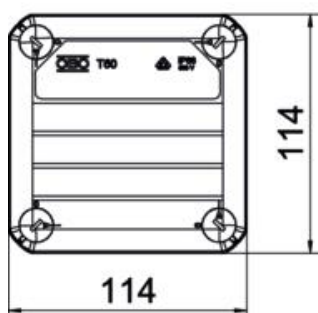

Junction box according to DIN EN 60670. Flame-resistant to DIN EN 60695/2/11, test temperature 650 °C. Impact resistance IK07 according to DIN EN 50102.

PP Polypropylene

Master data

Item number	2007466
Type	T 60 SW
Description 1	Junction box
Description 2	with entries
Manufacturer	OBO
Dimension	114x114x57
Colour	Graphite black; RAL 9011
Material	Polypropylene
Smallest sales unit	5
Unit of quantity	Piece
Weight	12.3 kg
Weight unit	kg/100 pc.
CO2 Footprint (GWP) Cradle-to-Gate	0,539 kg CO2e / 1 Piece

Technical data sheet

Junction box T 60, plug-in seal

Item number: 2007466

Dimensions

Length	114 mm
Width	114 mm
Height	57 mm

Technical data

Expandable	yes
No. of entries	7
Type of entry	Plug-in seal
Type of entry	Cable
Type of housing penetration	Cuttable stepped membrane
Measured insulation voltage V_i	500 V
Cover	Not transparent
Cover fastening	Screwed
Entry from rear	yes
Entries	7 x M25
Explosion-tested version	no
Flame-resistant	acc. to VDE 0471/DIN 695 Part 2-1, test temperature 650°C
Shape	Square
Maintain electrical functions	Without
For Ex zone	Without
For Ex zone gas	Without
For Ex zone dust	Without
Fibre-glass reinforced	no
Halogen-free	yes
Clear internal dimensions	100x100x48 mm
With screening	no
with lid	yes
Mounting type	Wall/ceiling mounting
Nominal cross-section, min.	6 mm ²
Nominal voltage	500 V
Sealable	yes
Protection rating	IP66
Protection rating IK code	IK07.
Permitted temperature range, max.	60 °C
Permitted temperature range, min.	-5 °C

Technical data sheet

Junction box T 60, plug-in seal

Item number: 2007466

Technical data

Transparent lid	no
Weatherproof	no