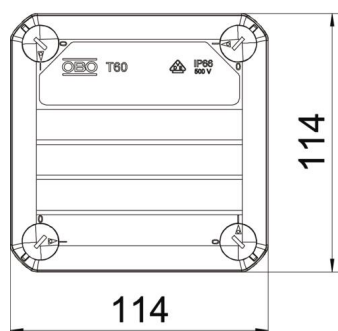

Junction box according to DIN EN 60670. Flame-resistant to DIN EN 60695/2/11, test temperature 650 °C. Impact resistance IK07 according to DIN EN 50102.

PP Polypropylene

Master data

Item number	2007638
Type	T 60 RO-LGR
Description 1	Junction box
Description 2	with entries, red cover
Manufacturer	OBO
Dimension	114x114x57
Colour	Grey / red
Material	Polypropylene
Smallest sales unit	5
Unit of quantity	Piece
Weight	12.3 kg
Weight unit	kg/100 pc.
CO2 Footprint (GWP) Cradle-to-Gate	0,5042 kg CO2e / 1 Piece

Technical data sheet

Junction box T 60, plug-in seal

Item number: 2007638

Dimensions

Length	114 mm
Width	114 mm
Height	57 mm

Technical data

Expandable	yes
No. of entries	7
Type of entry	Plug-in seal
Type of entry	Cable
Type of housing penetration	Cuttable stepped membrane
Measured insulation voltage V_i	500 V
Equipment	Without
Cover	Not transparent
Cover fastening	Screwed
Entry from rear	yes
Entries	7 x M25
Explosion-tested version	no
Flame-resistant	acc. to VDE 0471/DIN 695 Part 2-1, test temperature 650°C
Shape	Square
Maintain electrical functions	Without
For Ex zone	Without
For Ex zone gas	Without
For Ex zone dust	Without
Fibre-glass reinforced	no
Halogen-free	yes
Clear internal dimensions	100x100x48 mm
With screening	no
with lid	yes
Mounting type	Wall/ceiling mounting
Nominal cross-section, min.	6 mm ²
Nominal voltage	500 V
Sealable	yes
Protection rating	IP66
Protection rating IK code	IK07.
Permitted temperature range, max.	65 °C

Technical data sheet

Junction box T 60, plug-in seal

Item number: 2007638

Technical data

Permitted temperature range, min.	-25 °C
Transparent lid	no
Weatherproof	no