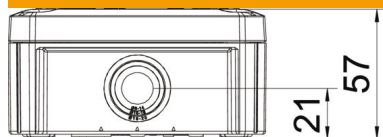

Technical data sheet

Junction box T 60, plug-in seal

Item number: 2007638

Junction box for the connection of cables and lines indoors and in protected outdoor areas. Square design with plug-in seals to the sides and knock-out entries in the bottom. Suitable for wall and ceiling mounting and on mounting panels. With the option to fasten inside and to mount via the corner domes. Cover with quick lock, sealable. Made from halogen-free and UV-resistant materials.

Junction box according to DIN EN 60670. Flame-resistant to DIN EN 60695/2/11, test temperature 650 °C. Impact resistance IK07 according to DIN EN 50102.

PP Polypropylene

Master data

Item number	2007638
Type	T 60 RO-LGR
Description 1	Junction box
Description 2	with entries, red cover
Manufacturer	OBO
Dimension	114x114x57
Colour	Grey / red
Material	Polypropylene
Smallest sales unit	5
Unit of quantity	Piece
Weight	12.3 kg
Weight unit	kg/100 pc.
CO2 Footprint (GWP) Cradle-to-Gate	0,5042 kg CO2e / 1 Piece

Technical data sheet

Junction box T 60, plug-in seal

Item number: 2007638

Dimensions

Length	114 mm
Width	114 mm
Height	57 mm

Technical data

Expandable	yes
No. of entries	7
Type of entry	Plug-in seal
Type of entry	Cable
Type of housing penetration	Cuttable stepped membrane
Measured insulation voltage V_i	500 V
Equipment	Without
Cover	Not transparent
Cover fastening	Screwed
Entry from rear	yes
Entries	7 x M25
Explosion-tested version	no
Flame-resistant	acc. to VDE 0471/DIN 695 Part 2-1, test temperature 650°C
Shape	Square
Maintain electrical functions	Without
For Ex zone	Without
For Ex zone gas	Without
For Ex zone dust	Without
Fibre-glass reinforced	no
Halogen-free	yes
Clear internal dimensions	100x100x48 mm
With screening	no
with lid	yes
Mounting type	Wall/ceiling mounting
Nominal cross-section, min.	6 mm ²
Nominal voltage	500 V
Sealable	yes
Protection rating	IP66
Protection rating IK code	IK07.
Permitted temperature range, max.	65 °C