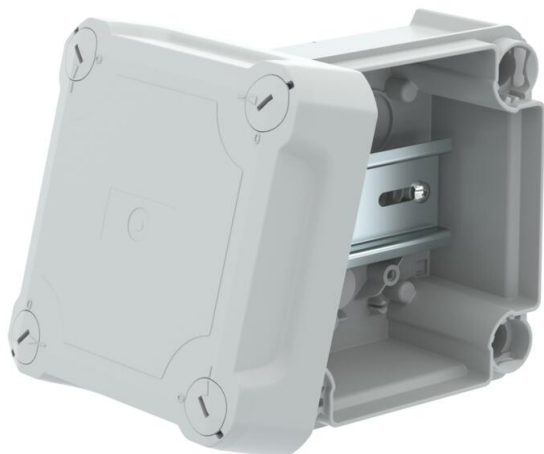

## Junction box T60, closed, elevated cover

Item number: 2007730

Closed junction box for the connection of cables and lines indoors and in protected outdoor areas. Square design without entries. Suitable for wall and ceiling mounting and on mounting panels. With the option to fasten inside and to mount via the corner domes. High, transparent cover with quick lock, sealable. Made from halogen-free and UV-resistant materials.

With hat profile rail.

Junction box according to DIN EN 60670. Flame-resistant to DIN EN 60695/2/11, test temperature 650 °C. Impact resistance IK07 according to DIN EN 50102. Clear internal dimensions: 100x100x63 mm

### Master data

Item number	2007730
Type	T 60 OE HD LGR
Description 1	Junction box, closed
Description 2	with raised cover
Manufacturer	OBO
Dimension	114x114x76
Colour	Light grey; RAL 7035
Material	Polypropylene / polycarbonate
Smallest sales unit	1
Unit of quantity	Piece
Weight	16.6 kg
Weight unit	kg/100 pc.
CO2 Footprint (GWP) Cradle-to-Gate	0,8039 kg CO2e / 1 Piece

### Dimensions

Length	114 mm
Width	114 mm
Height	74 mm