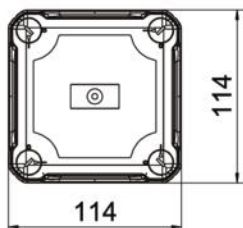

With hat profile rail.

Junction box according to DIN EN 60670. Flame-resistant to DIN EN 60695/2/11, test temperature 650 °C. Impact resistance IK07 according to DIN EN 50102. Clear internal dimensions: 100x100x63 mm

### Master data

Item number	2007730
Type	T 60 OE HD LGR
Description 1	Junction box, closed
Description 2	with raised cover
Manufacturer	OBO
Dimension	114x114x76
Colour	Light grey; RAL 7035
Material	Polypropylene / polycarbonate
Smallest sales unit	1
Unit of quantity	Piece
Weight	16.6 kg
Weight unit	kg/100 pc.
CO2 Footprint (GWP) Cradle-to-Gate	0,8039 kg CO2e / 1 Piece

### Dimensions

Length	114 mm
Width	114 mm
Height	74 mm

### Technical data

Expandable	yes
Type of entry	None
Type of entry	Cable
Type of housing penetration	Without
Measured insulation voltage $V_i$	500 V
Equipment	Support rail
Cover	Not transparent
Cover fastening	Screwed
Entry from rear	yes
Entries	None
Explosion-tested version	no
Flame-resistant	acc. to VDE 0471/DIN 695 Part 2-1, test temperature 650°C
Shape	Square
Maintain electrical functions	Without
For Ex zone	Without
For Ex zone gas	Without
For Ex zone dust	Without
Fibre-glass reinforced	no
Halogen-free	yes
Clear internal dimensions	100x100x63 mm
With screening	no
with lid	yes
Mounting type	Wall/ceiling mounting
Nominal voltage	500 V
Sealable	yes
Protection rating	IP66
Protection rating IK code	IK07.
Permitted temperature range, max.	60 °C
Permitted temperature range, min.	-5 °C
Transparent lid	no
Weatherproof	no