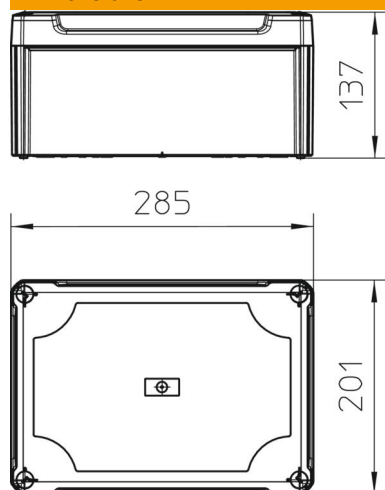

With hat profile rail.

Junction box according to DIN EN 60670. Flame-resistant to DIN EN 60695/2/11, test temperature 650 °C. Impact resistance IK05 according to DIN EN 50102. Clear internal dimensions: 267x182x127 mm

### Master data

Item number	2007738
Type	T 350 OE HD LGR
Description 1	Junction box, closed
Description 2	with raised cover
Manufacturer	OBO
Dimension	285x201x139
Colour	Light grey; RAL 7035
Material	Polypropylene / polycarbonate
Smallest sales unit	1
Unit of quantity	Piece
Weight	68.66 kg
Weight unit	kg/100 pc.
CO2 Footprint (GWP) Cradle-to-Gate	3,1472 kg CO2e / 1 Piece

### Dimensions

Length	285 mm
Width	201 mm
Height	137 mm

### Technical data

Expandable	yes
Type of entry	None
Type of entry	Cable
Type of housing penetration	Without
Measured insulation voltage $V_i$	500 V
Equipment	Support rail
Cover	Not transparent
Cover fastening	Screwed
Entry from rear	yes
Entries	None
Explosion-tested version	no
Flame-resistant	Acc. to VDE 0471/DIN 695 Part 2-1, test temperature 750 °C
Shape	Rectangular
Maintain electrical functions	Without
For Ex zone	Without
For Ex zone gas	Without
For Ex zone dust	Without
Fibre-glass reinforced	yes
Halogen-free	yes
Clear internal dimensions	267x182x127 mm
With screening	no
with lid	yes
Mounting type	Wall/ceiling mounting
Nominal voltage	500 V
Sealable	yes
Protection rating	IP66
Protection rating IK code	IK05.
Permitted temperature range, max.	60 °C
Permitted temperature range, min.	-5 °C
Weatherproof	no