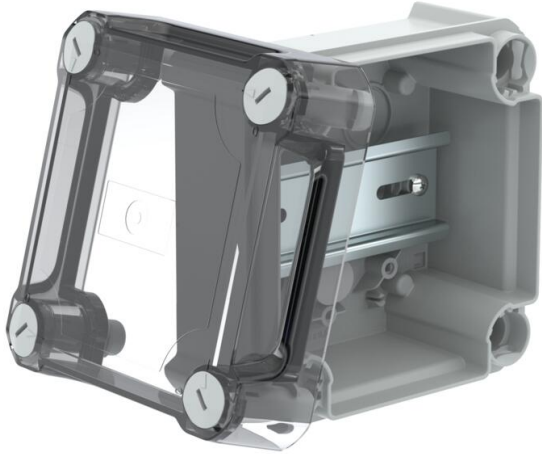

Technical data sheet

Junction box T60, closed, transparent elevated cover

Item number: 2007770

Closed junction box for the connection of cables and lines indoors and in protected outdoor areas. Square design without entries. Suitable for wall and ceiling mounting and on mounting panels. With the option to fasten inside and to mount via the corner domes. High, transparent cover with quick lock, sealable. Made from halogen-free and UV-resistant materials.

With hat profile rail.

Junction box according to DIN EN 60670. Flame-resistant to DIN EN 60695/2/11, test temperature 650 °C. Impact resistance IK07 according to DIN EN 50102. Clear internal dimensions: 100x100x63 mm

PP/PC Polypropylene / polycarbonate

Master data

Item number	2007770
Type	T 60 OE HD TR
Description 1	Junction box, closed
Description 2	with high transparent cover
Manufacturer	OBO
Dimension	114x114x76
Colour	Light grey; RAL 7035
Material	Polypropylene / polycarbonate
Smallest sales unit	1
Unit of quantity	Piece
Weight	16.6 kg
Weight unit	kg/100 pc.
CO2 Footprint (GWP) Cradle-to-Gate	0,7278 kg CO2e / 1 Piece