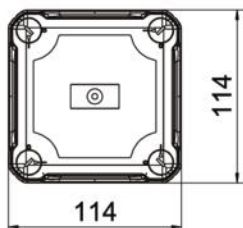

With hat profile rail.

Junction box according to DIN EN 60670. Flame-resistant to DIN EN 60695/2/11, test temperature 650 °C. Impact resistance IK07 according to DIN EN 50102. Clear internal dimensions: 100x100x63 mm

PP/PC Polypropylene / polycarbonate

Master data

Item number	2007770
Type	T 60 OE HD TR
Description 1	Junction box, closed
Description 2	with high transparent cover
Manufacturer	OBO
Dimension	114x114x76
Colour	Light grey; RAL 7035
Material	Polypropylene / polycarbonate
Smallest sales unit	1
Unit of quantity	Piece
Weight	16.6 kg
Weight unit	kg/100 pc.
CO2 Footprint (GWP) Cradle-to-Gate	0,7278 kg CO2e / 1 Piece

Technical data sheet

Junction box T60, closed, transparent elevated cover

Item number: 2007770

Dimensions

Length	114 mm
Width	114 mm
Height	74 mm

Technical data

Expandable	yes
Type of entry	None
Type of entry	Cable
Type of housing penetration	Without
Measured insulation voltage V_i	500 V
Equipment	Support rail
Cover	Transparent
Cover fastening	Screwed
Entry from rear	yes
Entries	None
Explosion-tested version	no
Flame-resistant	acc. to VDE 0471/DIN 695 Part 2-1, test temperature 650°C
Shape	Square
Maintain electrical functions	Without
For Ex zone	Without
For Ex zone gas	Without
For Ex zone dust	Without
Fibre-glass reinforced	no
Halogen-free	yes
Clear internal dimensions	100x100x63 mm
With screening	no
with lid	yes
Mounting type	Wall/ceiling mounting
Nominal voltage	500 V
Sealable	yes
Protection rating	IP66
Protection rating IK code	IK07.
Permitted temperature range, max.	60 °C
Permitted temperature range, min.	-5 °C
Transparent lid	yes
Weatherproof	no